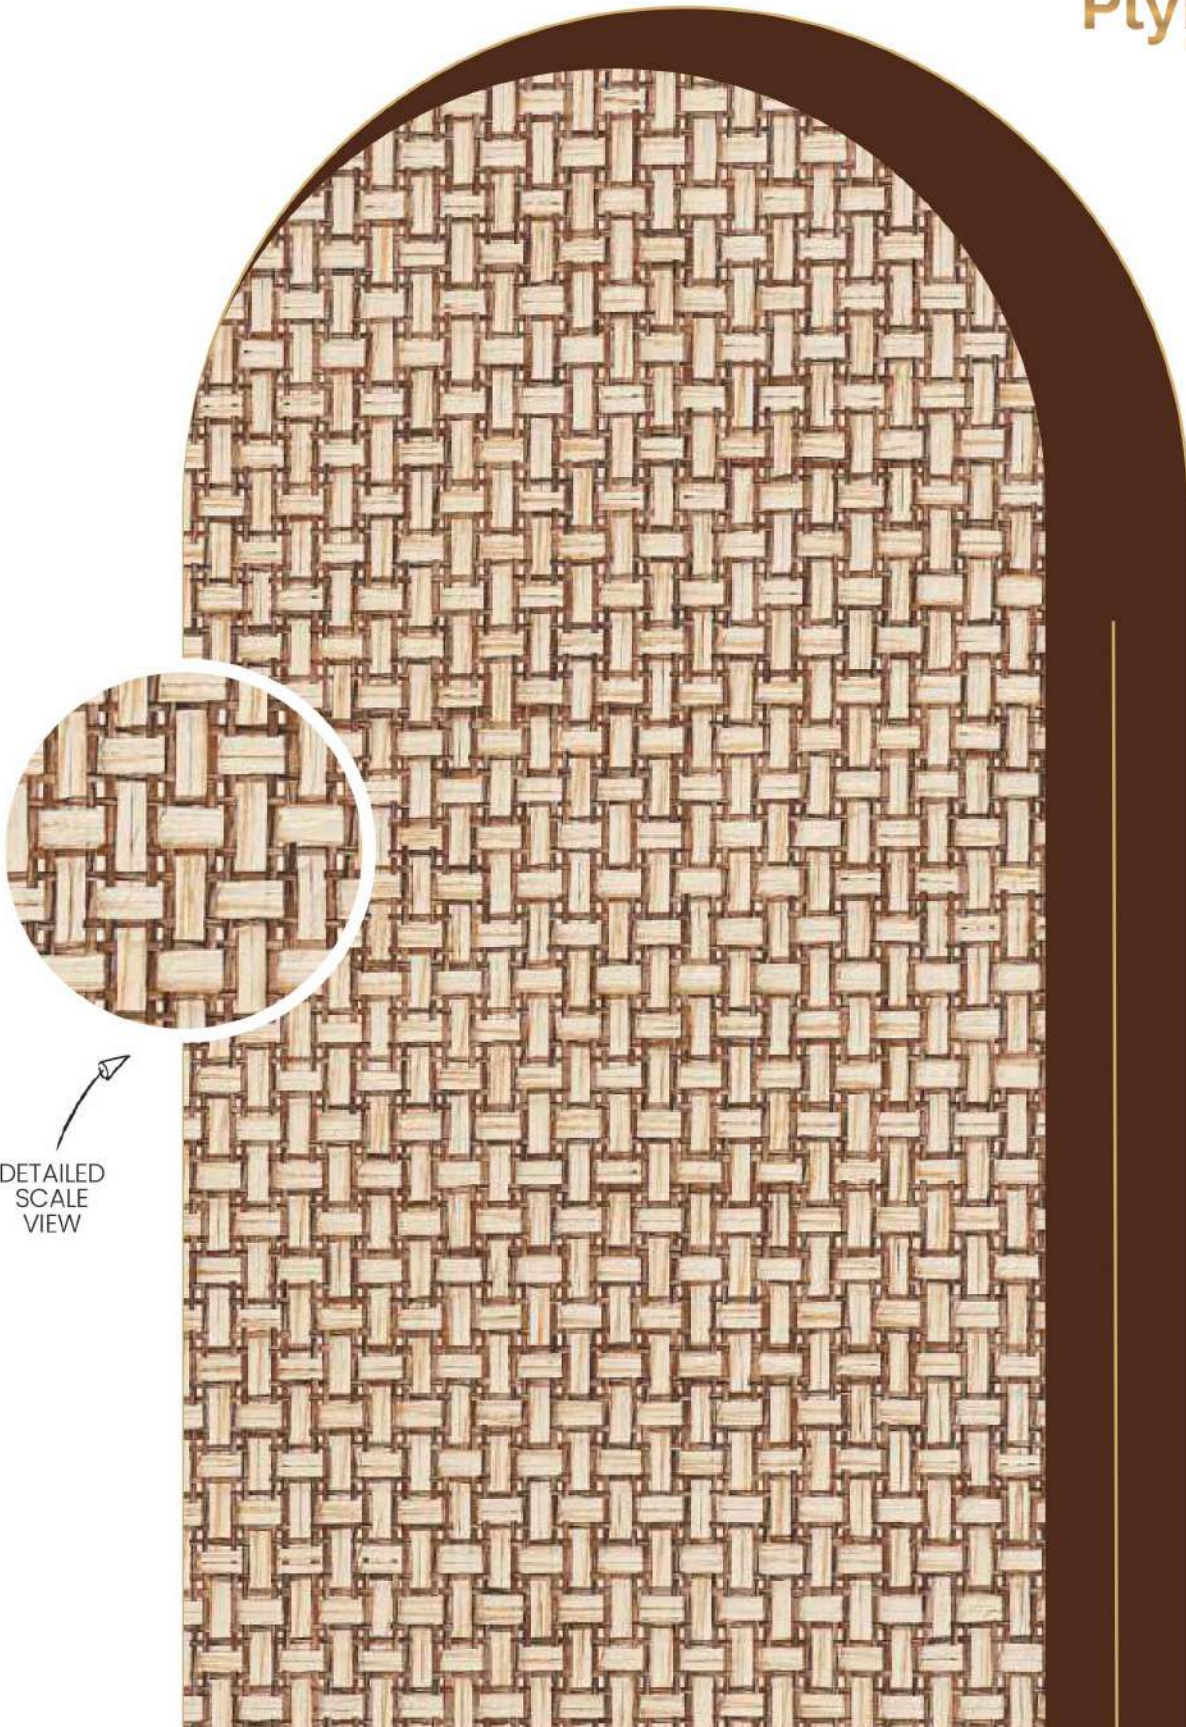

Eco Friendly

Direct Application  
On Wall

Natural  
Cane Look

Light  
Weight

Flexible

3500MM  
x 910MM

↖  
DETAILED  
SCALE  
VIEW

Eco Friendly

Direct Application  
On Wall

Natural  
Cane Look

Light  
Weight

Flexible

3500MM  
x 910MM

↑  
DETAILED  
SCALE  
VIEW

**AD 14318**  
DESIGN CODE

  
TOP  
NOTCH  
QUALITY