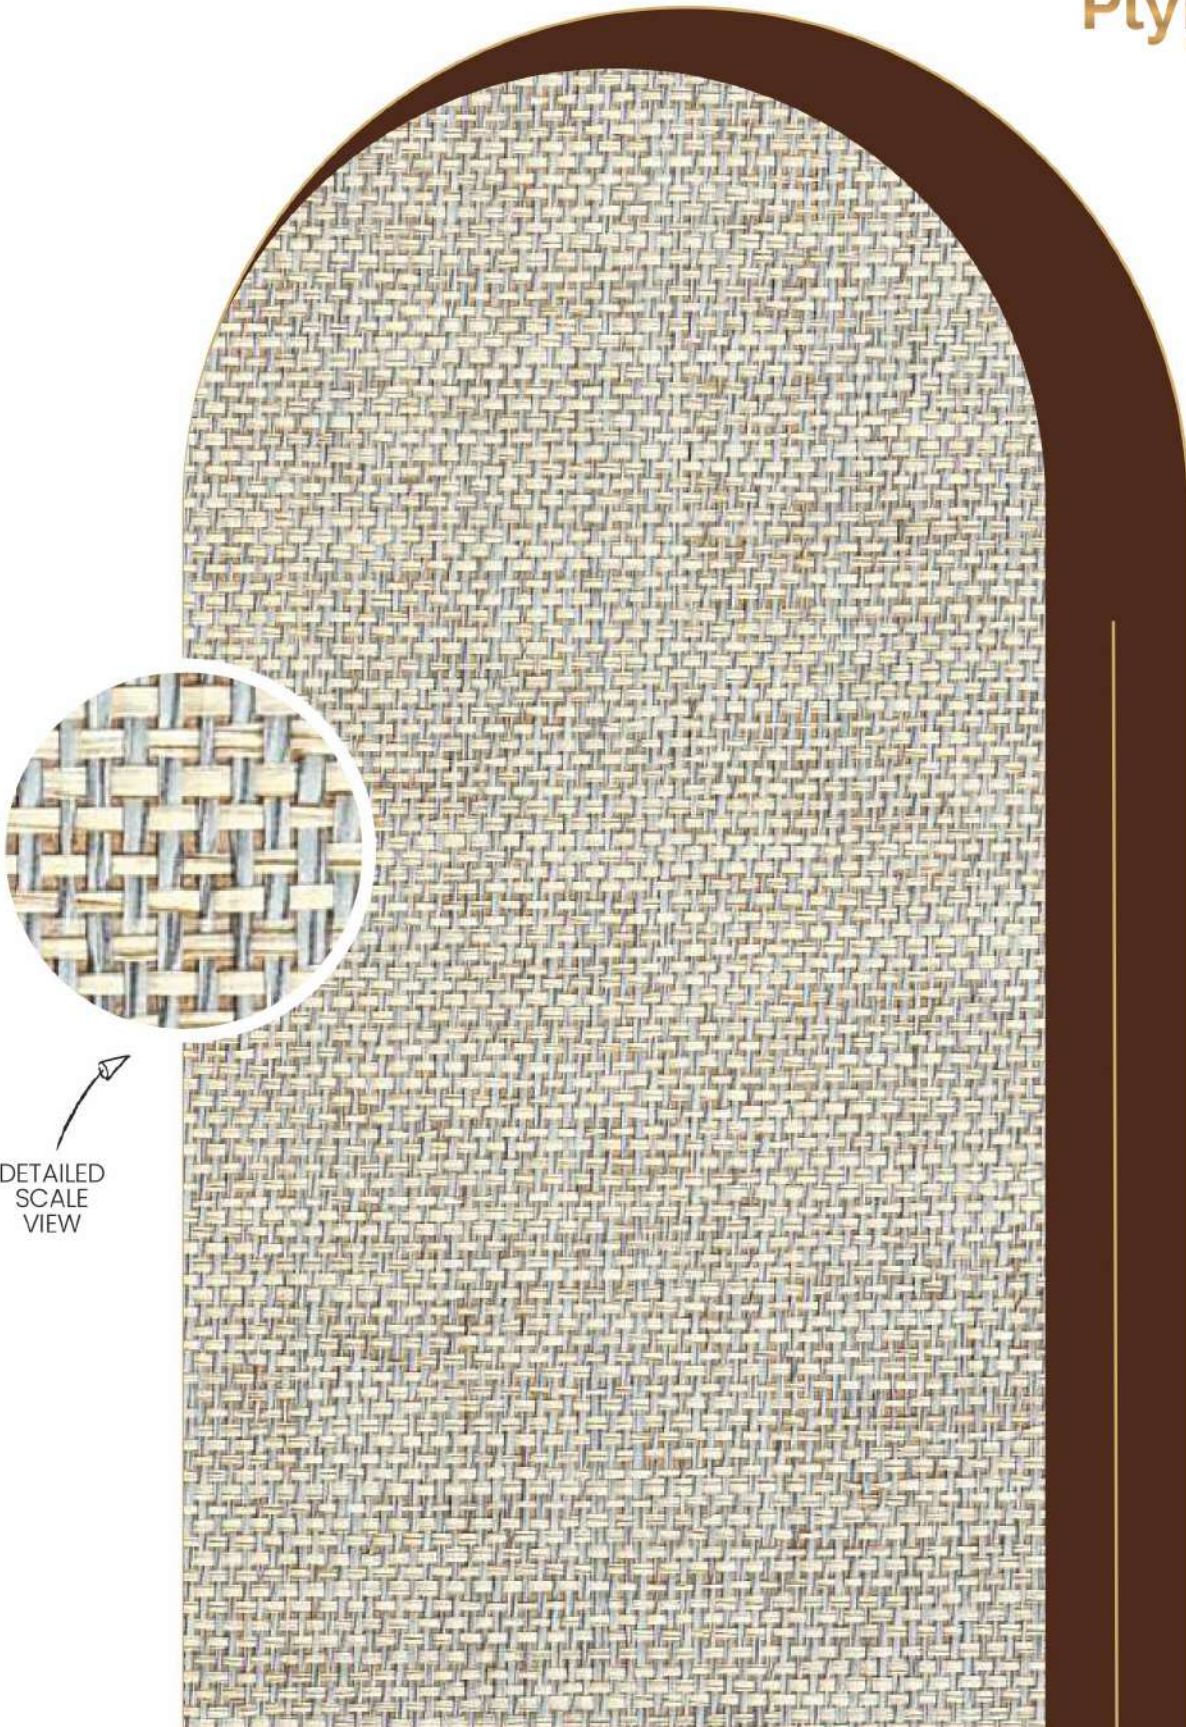

**Deconet**  
Crafting Beauty in Every Detail

DETAILED  
SCALE  
VIEW

**AD 14301**  
DESIGN CODE

Eco Friendly

Direct Application  
On Wall

Natural  
Cane Look

Light  
Weight

Flexible

3500MM  
x 910MM

↑  
DETAILED  
SCALE  
VIEW

**AD 14302**  
DESIGN CODE

  
TOP  
NOTCH  
QUALITY

Eco Friendly

Direct Application  
On Wall

Natural  
Cane Look

Light  
Weight

Flexible

3500MM  
x 910MM

↖  
DETAILED  
SCALE  
VIEW

**AD 14303**  
DESIGN CODE

Eco Friendly

Direct Application  
On Wall

Natural  
Cane Look

Light  
Weight

Flexible

3500MM  
x 910MM

↑  
DETAILED  
SCALE  
VIEW

**AD 14304**  
DESIGN CODE

  
TOP  
NOTCH  
QUALITY

Eco Friendly

Direct Application  
On Wall

Natural Cane Look