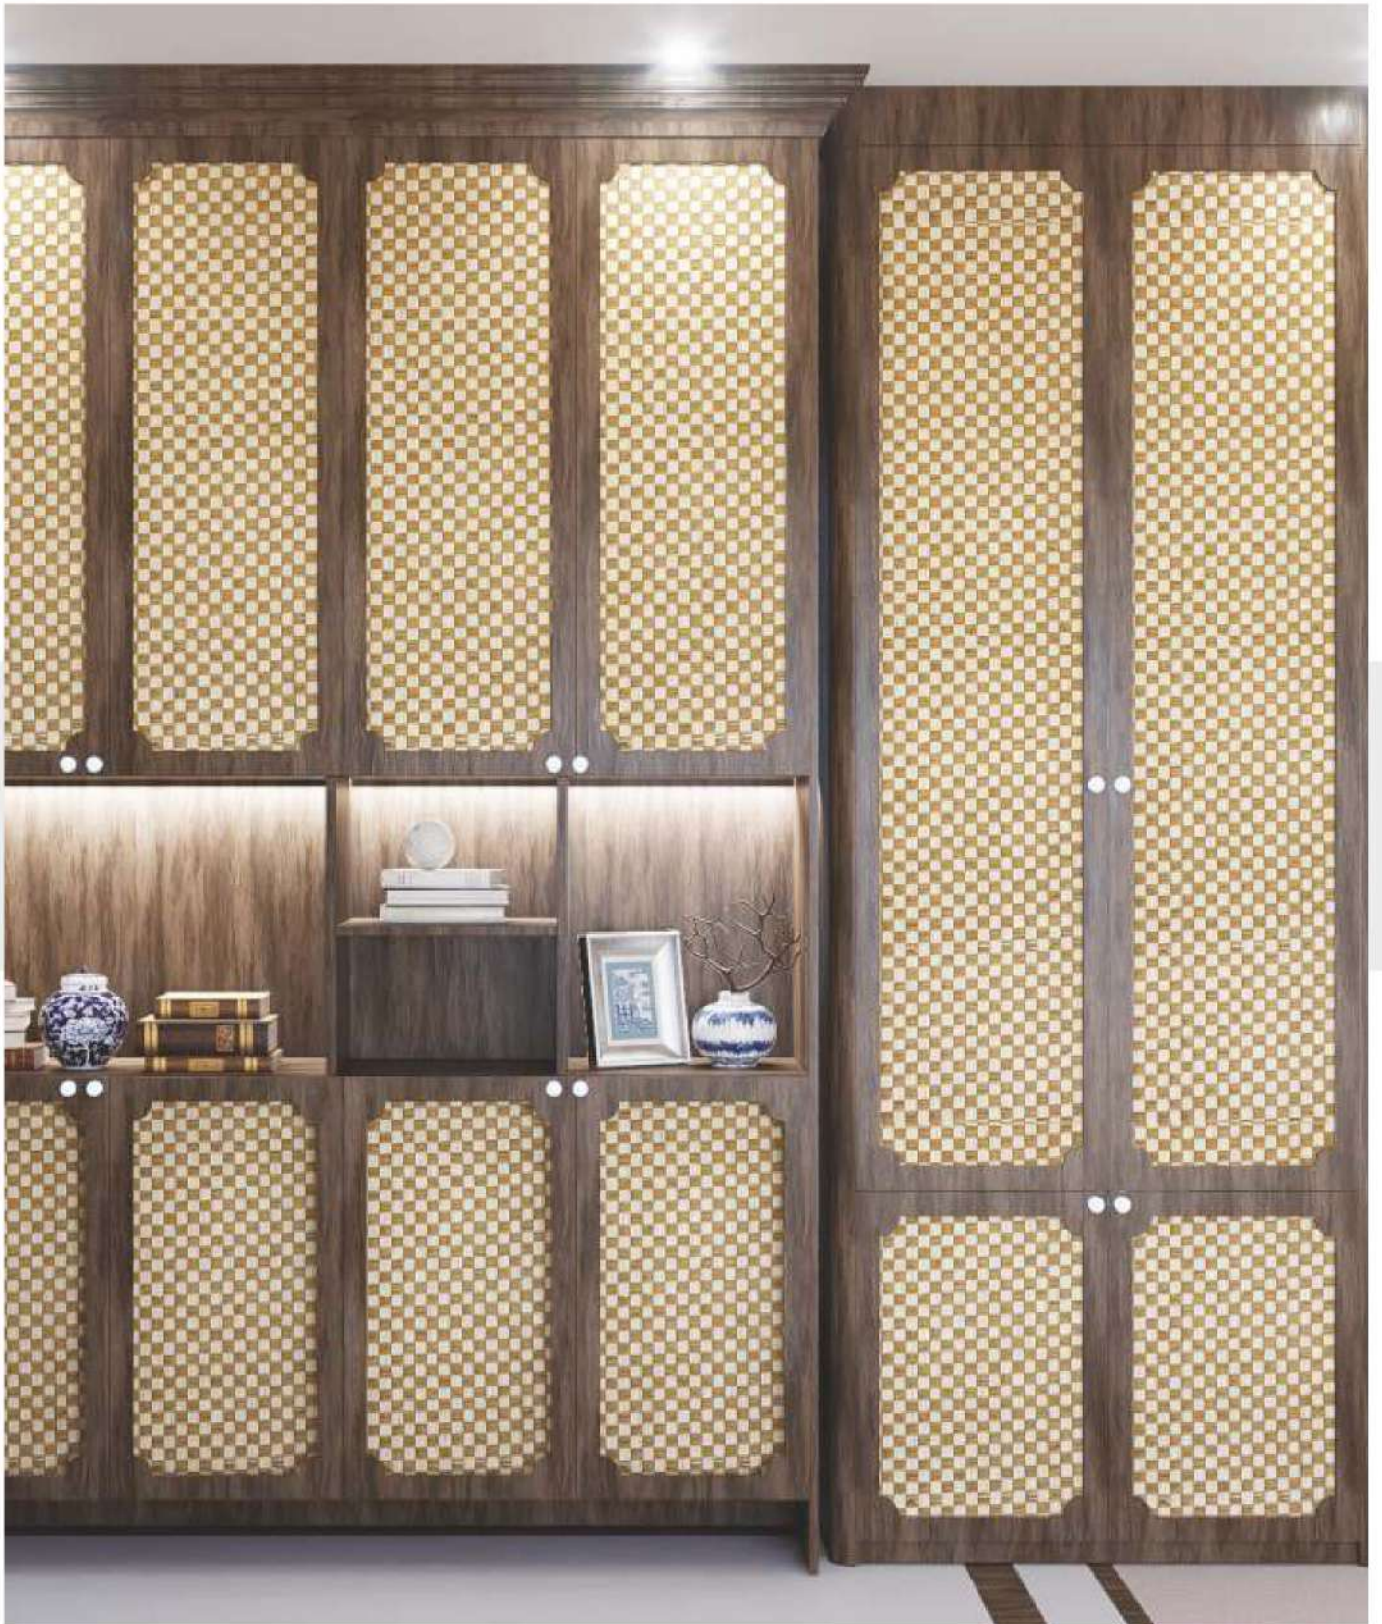

Natural  
Cane Look

Light  
Weight

Flexible

3500MM  
x 910MM

DETAILED  
SCALE  
VIEW

**AD 14310**  
DESIGN CODE

Eco Friendly

Direct Application  
On Wall