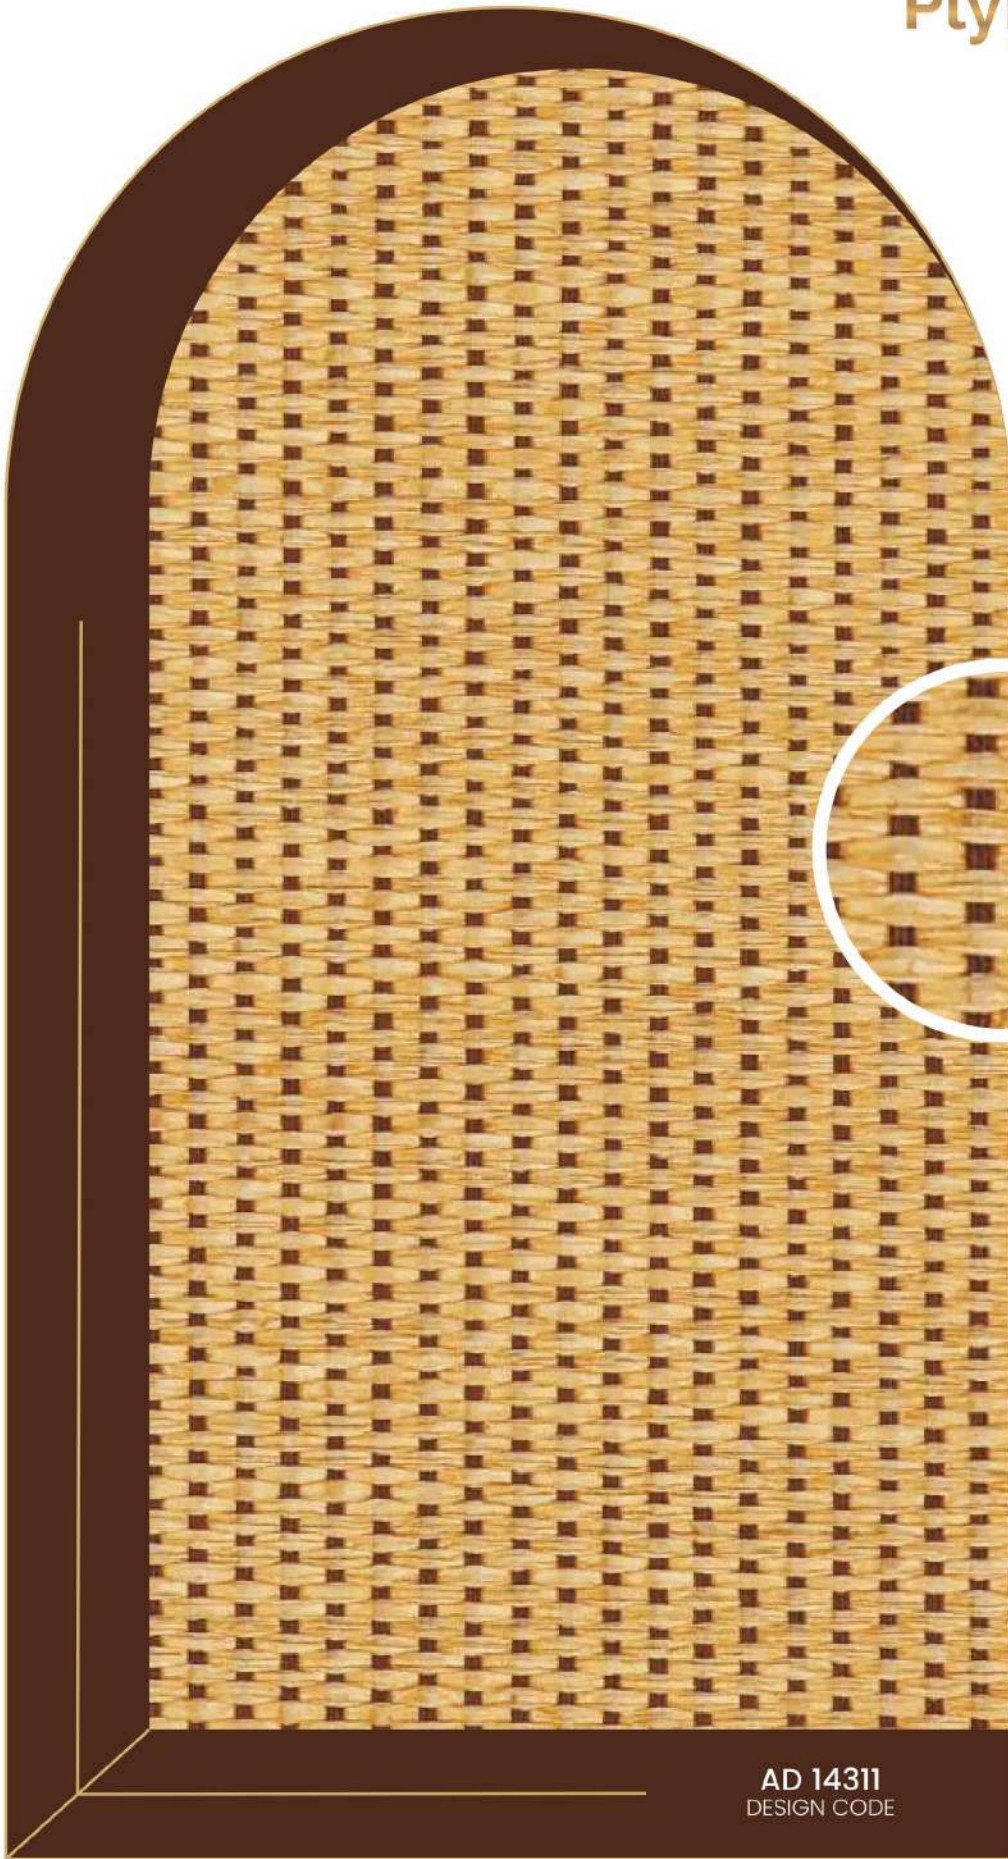

DETAILED
SCALE
VIEW