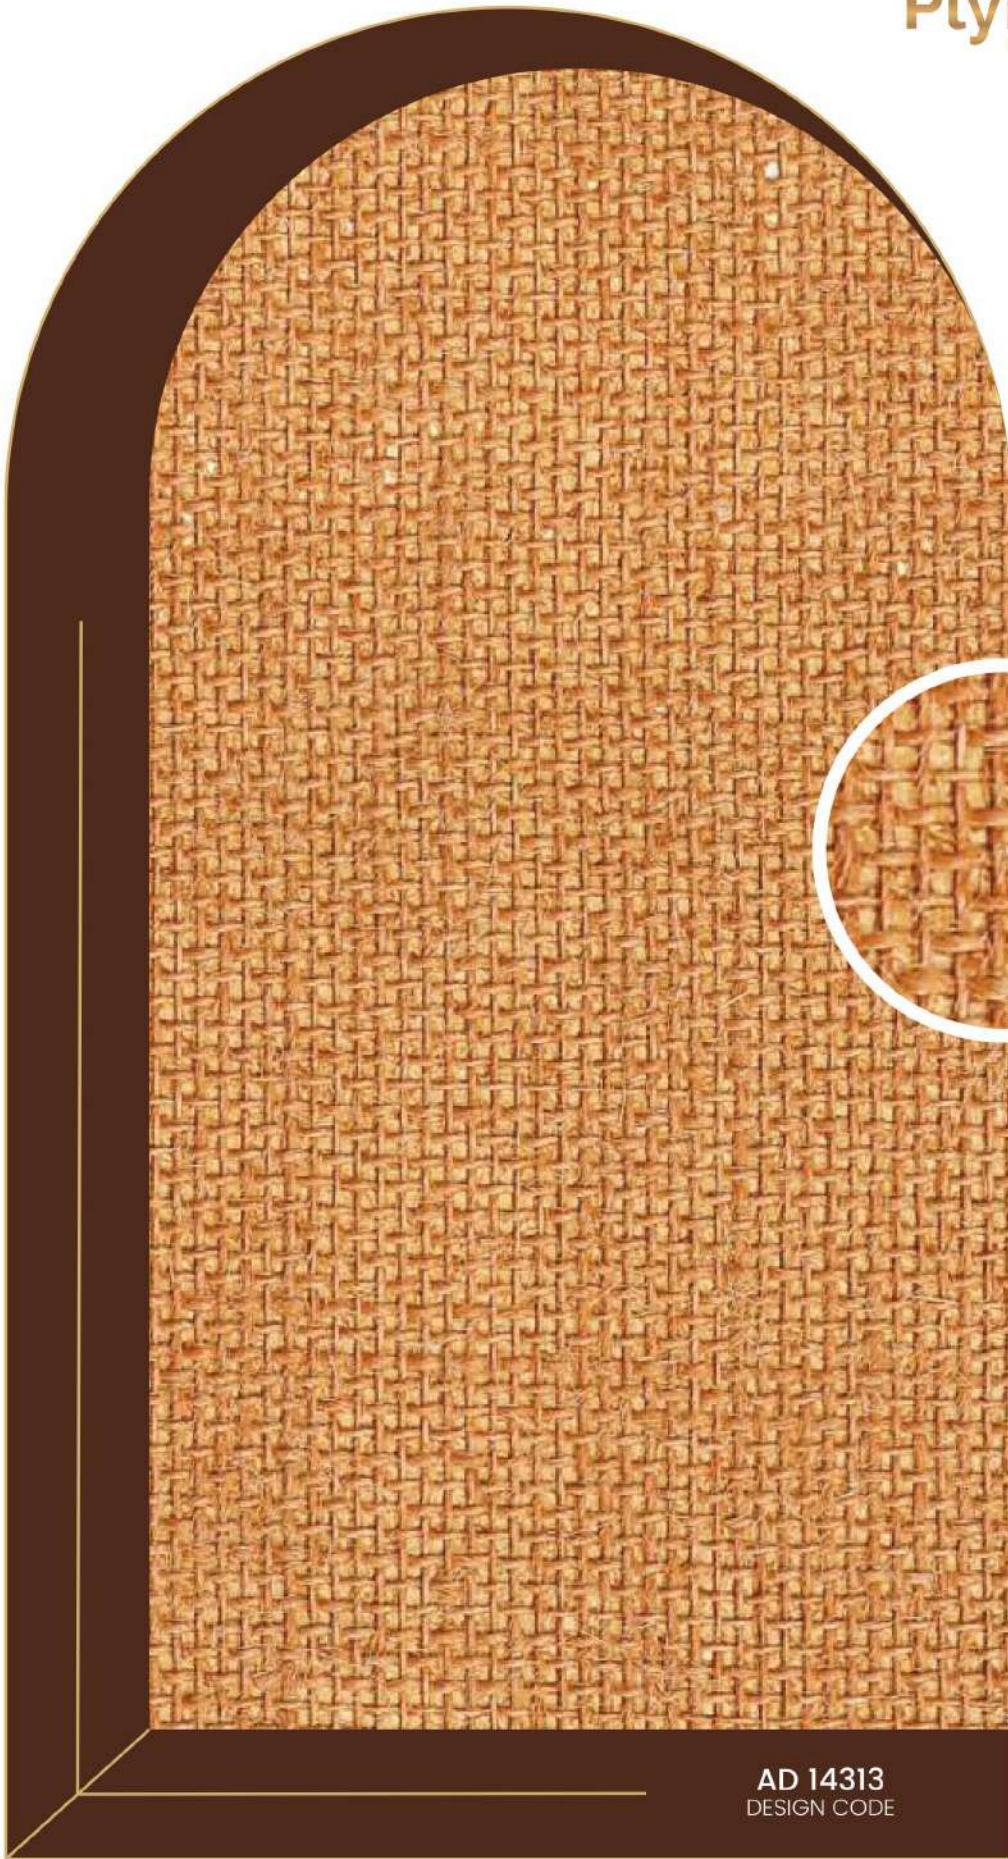

Natural  
Cane Look

Light  
Weight

Flexible

3500MM  
x 910MM

DETAILED  
SCALE  
VIEW

**AD 14313**  
DESIGN CODE

Eco Friendly

Direct Application  
On Wall