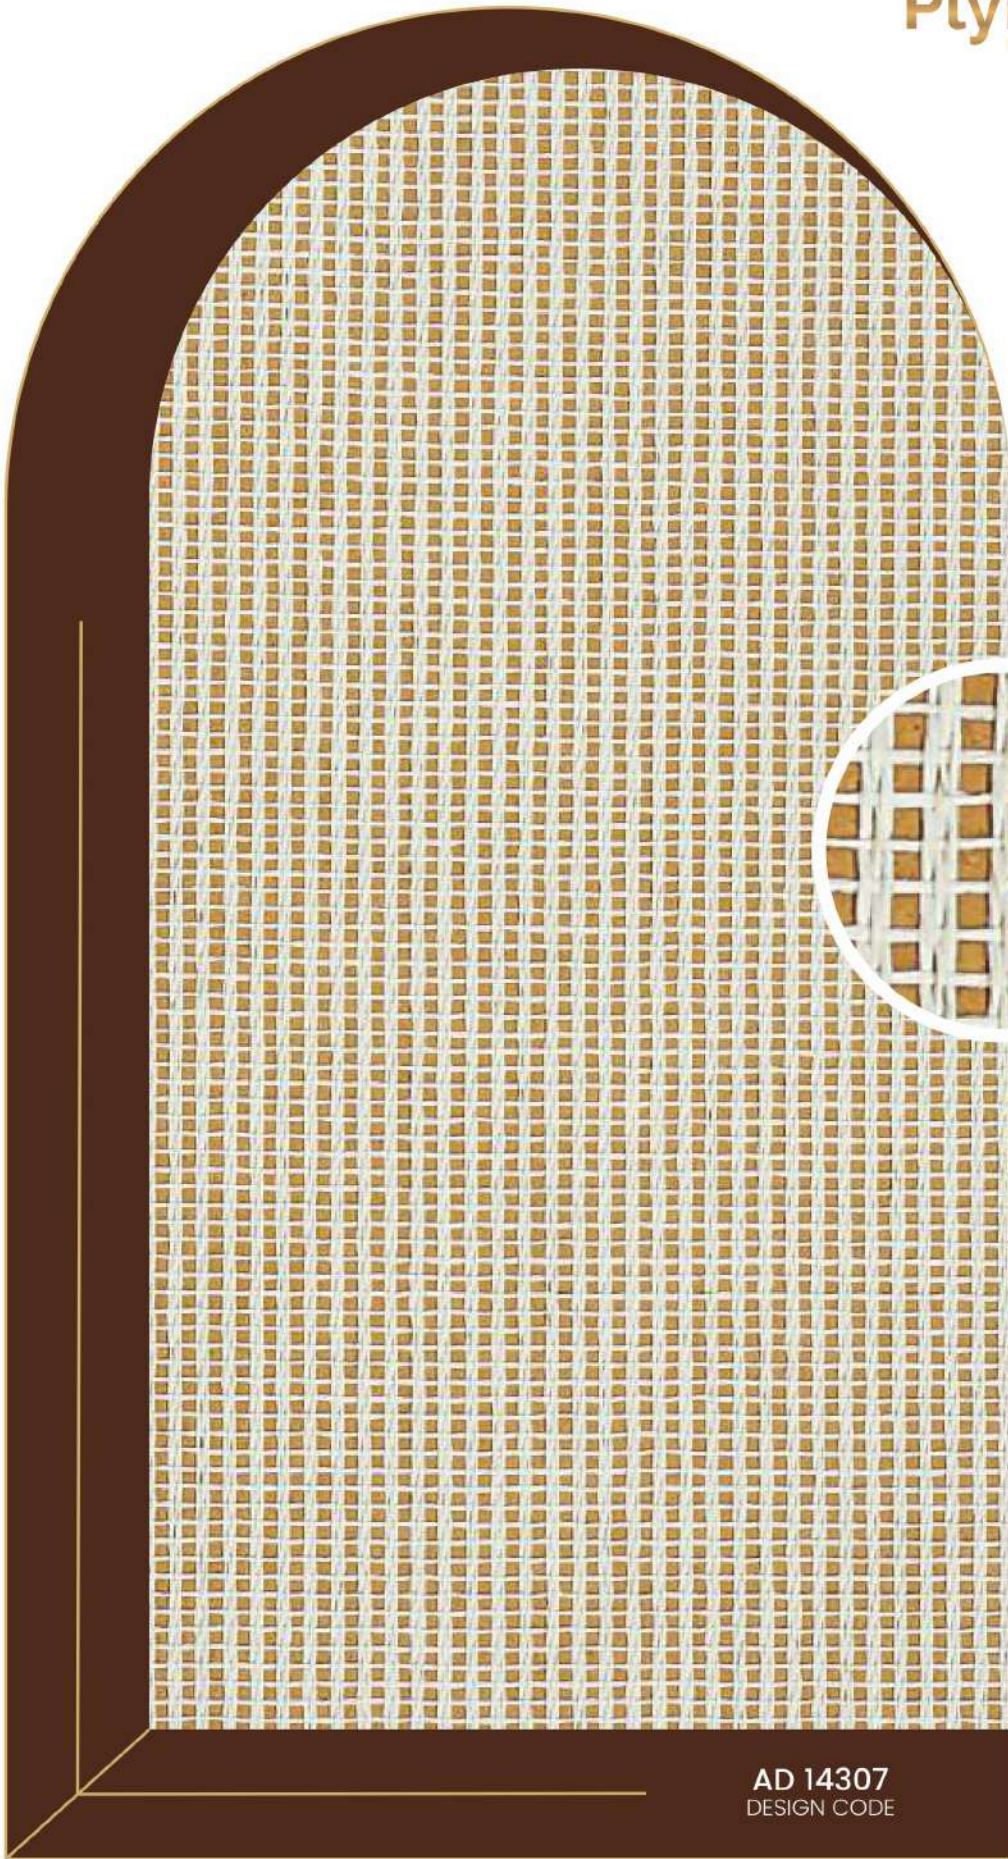

Light Weight

Flexible

3500MM  
x 910MM

DETAILED  
SCALE  
VIEW

**AD 14305**  
DESIGN CODE

Eco Friendly

Direct Application  
On Wall

Natural  
Cane Look

Light  
Weight

Flexible

3500MM  
x 910MM

↑  
DETAILED  
SCALE  
VIEW

**AD 14306**  
DESIGN CODE

  
TOP  
NOTCH  
QUALITY

Eco Friendly

Direct Application  
On Wall

Natural  
Cane Look

Light  
Weight

Flexible

3500MM  
x 910MM

DETAILED  
SCALE  
VIEW

**AD 14307**  
DESIGN CODE

Eco Friendly

Direct Application  
On Wall

Direct Application  
On Wall

Natural  
Cane Look

Light  
Weight

Flexible

3500MM  
x 910MM

↖  
DETAILED  
SCALE  
VIEW

Eco Friendly

Direct Application  
On Wall