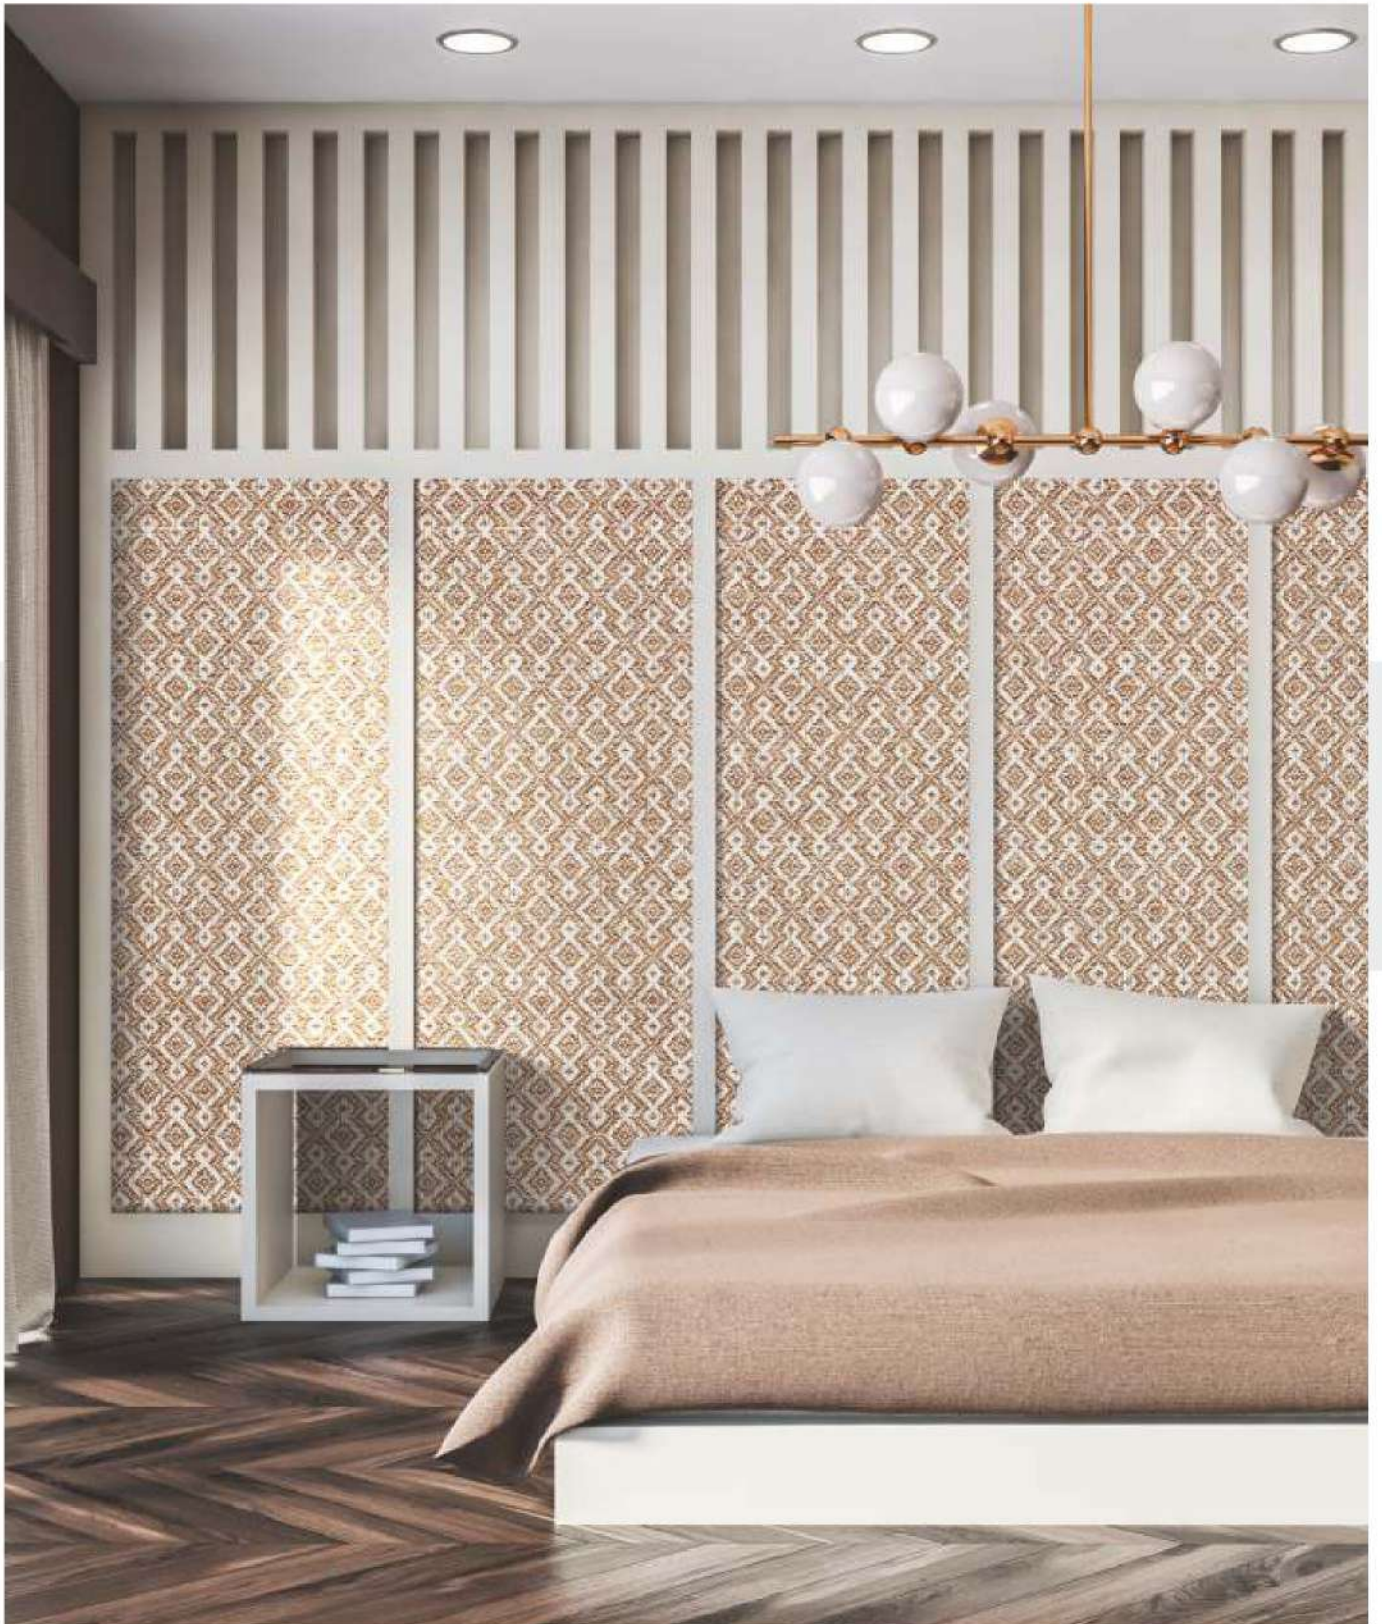

Eco Friendly

Direct Application
On Wall

Natural
Cane Look

Light
Weight

Flexible

3500MM
x 910MM