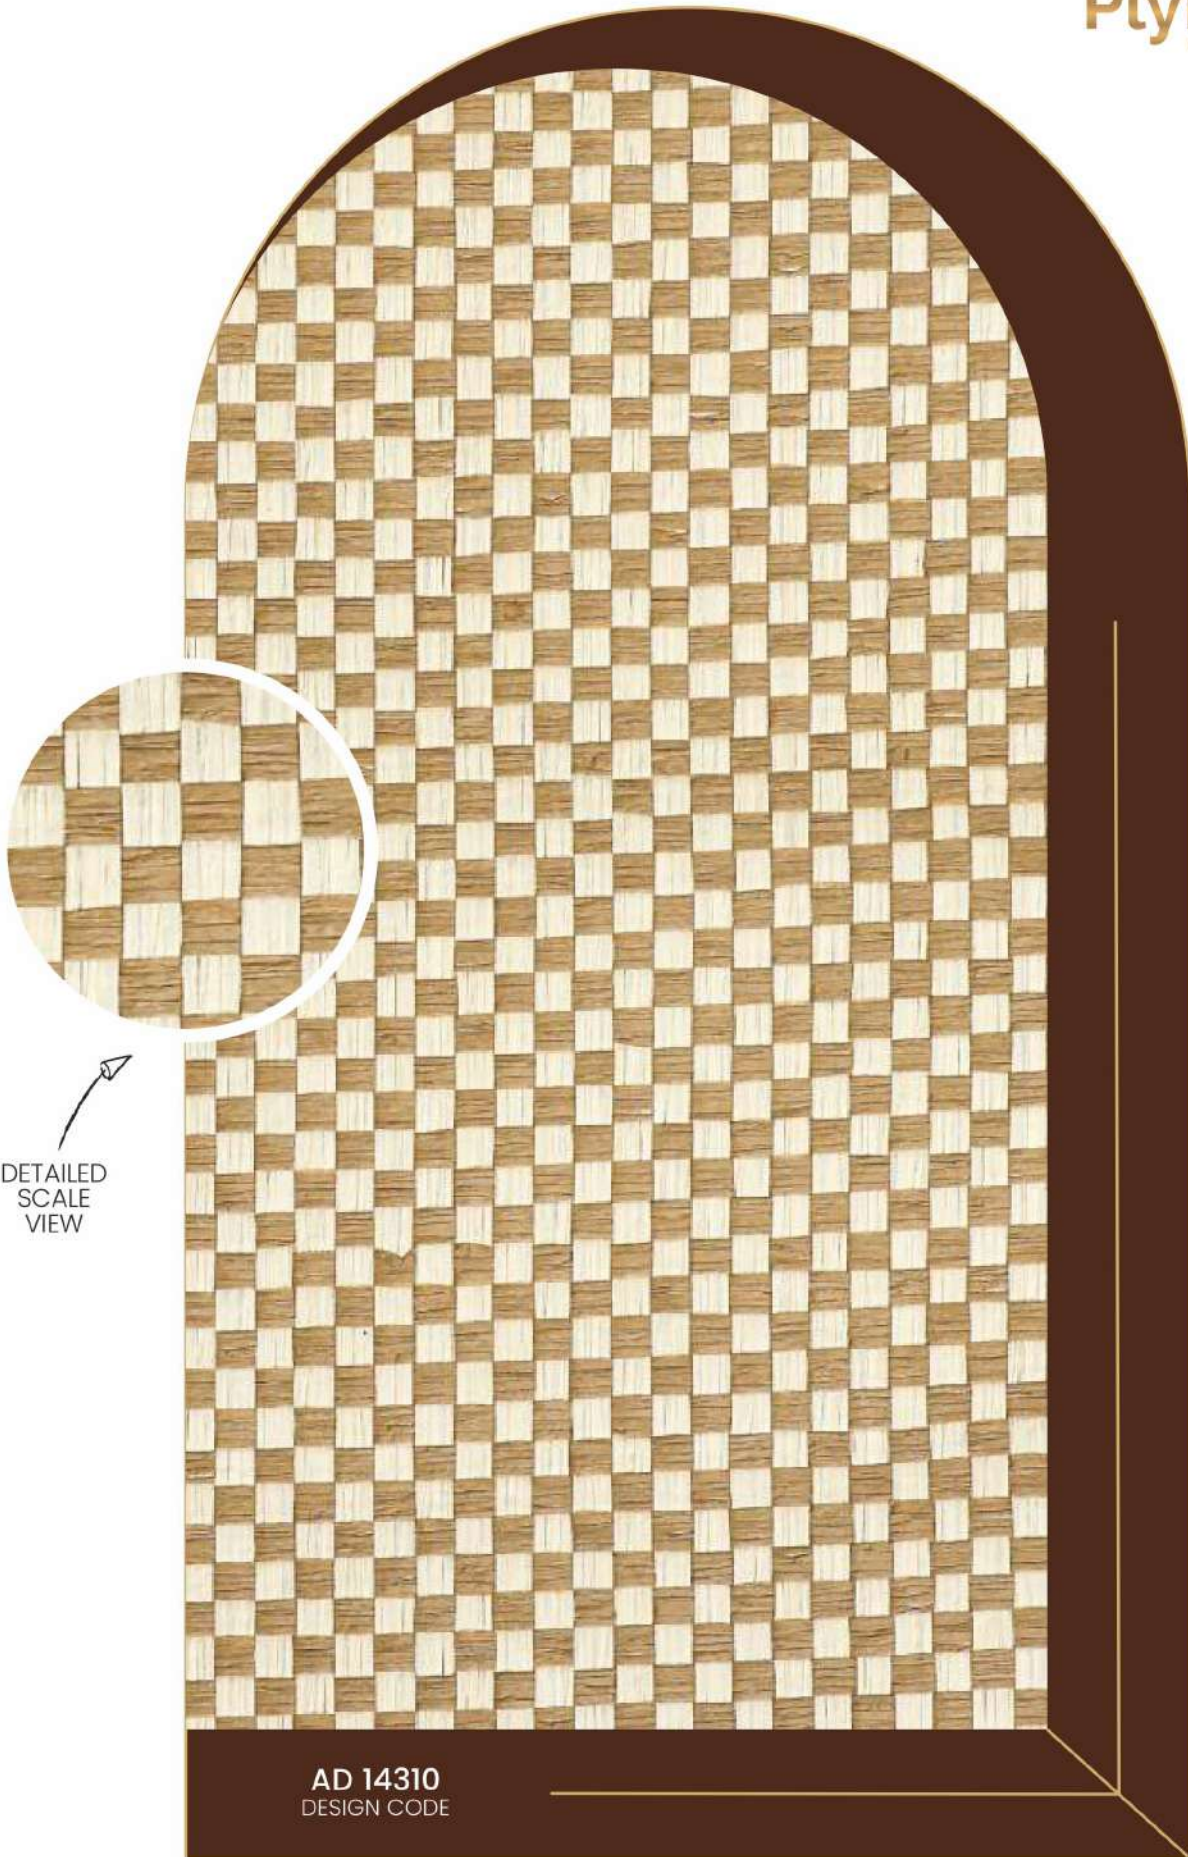

Direct Application  
On Wall

Natural  
Cane Look

Light  
Weight

Flexible

3500MM  
x 910MM

↖  
DETAILED  
SCALE  
VIEW

Eco Friendly

Direct Application  
On Wall

Natural  
Cane Look

Light  
Weight

Flexible

3500MM  
x 910MM

DETAILED  
SCALE  
VIEW

**AD 14310**  
DESIGN CODE

Eco Friendly

Direct Application  
On Wall

Natural  
Cane Look

Light  
Weight

Flexible

3500MM  
x 910MM

DETAILED  
SCALE  
VIEW

Eco Friendly

Direct Application  
On Wall

Natural  
Cane Look