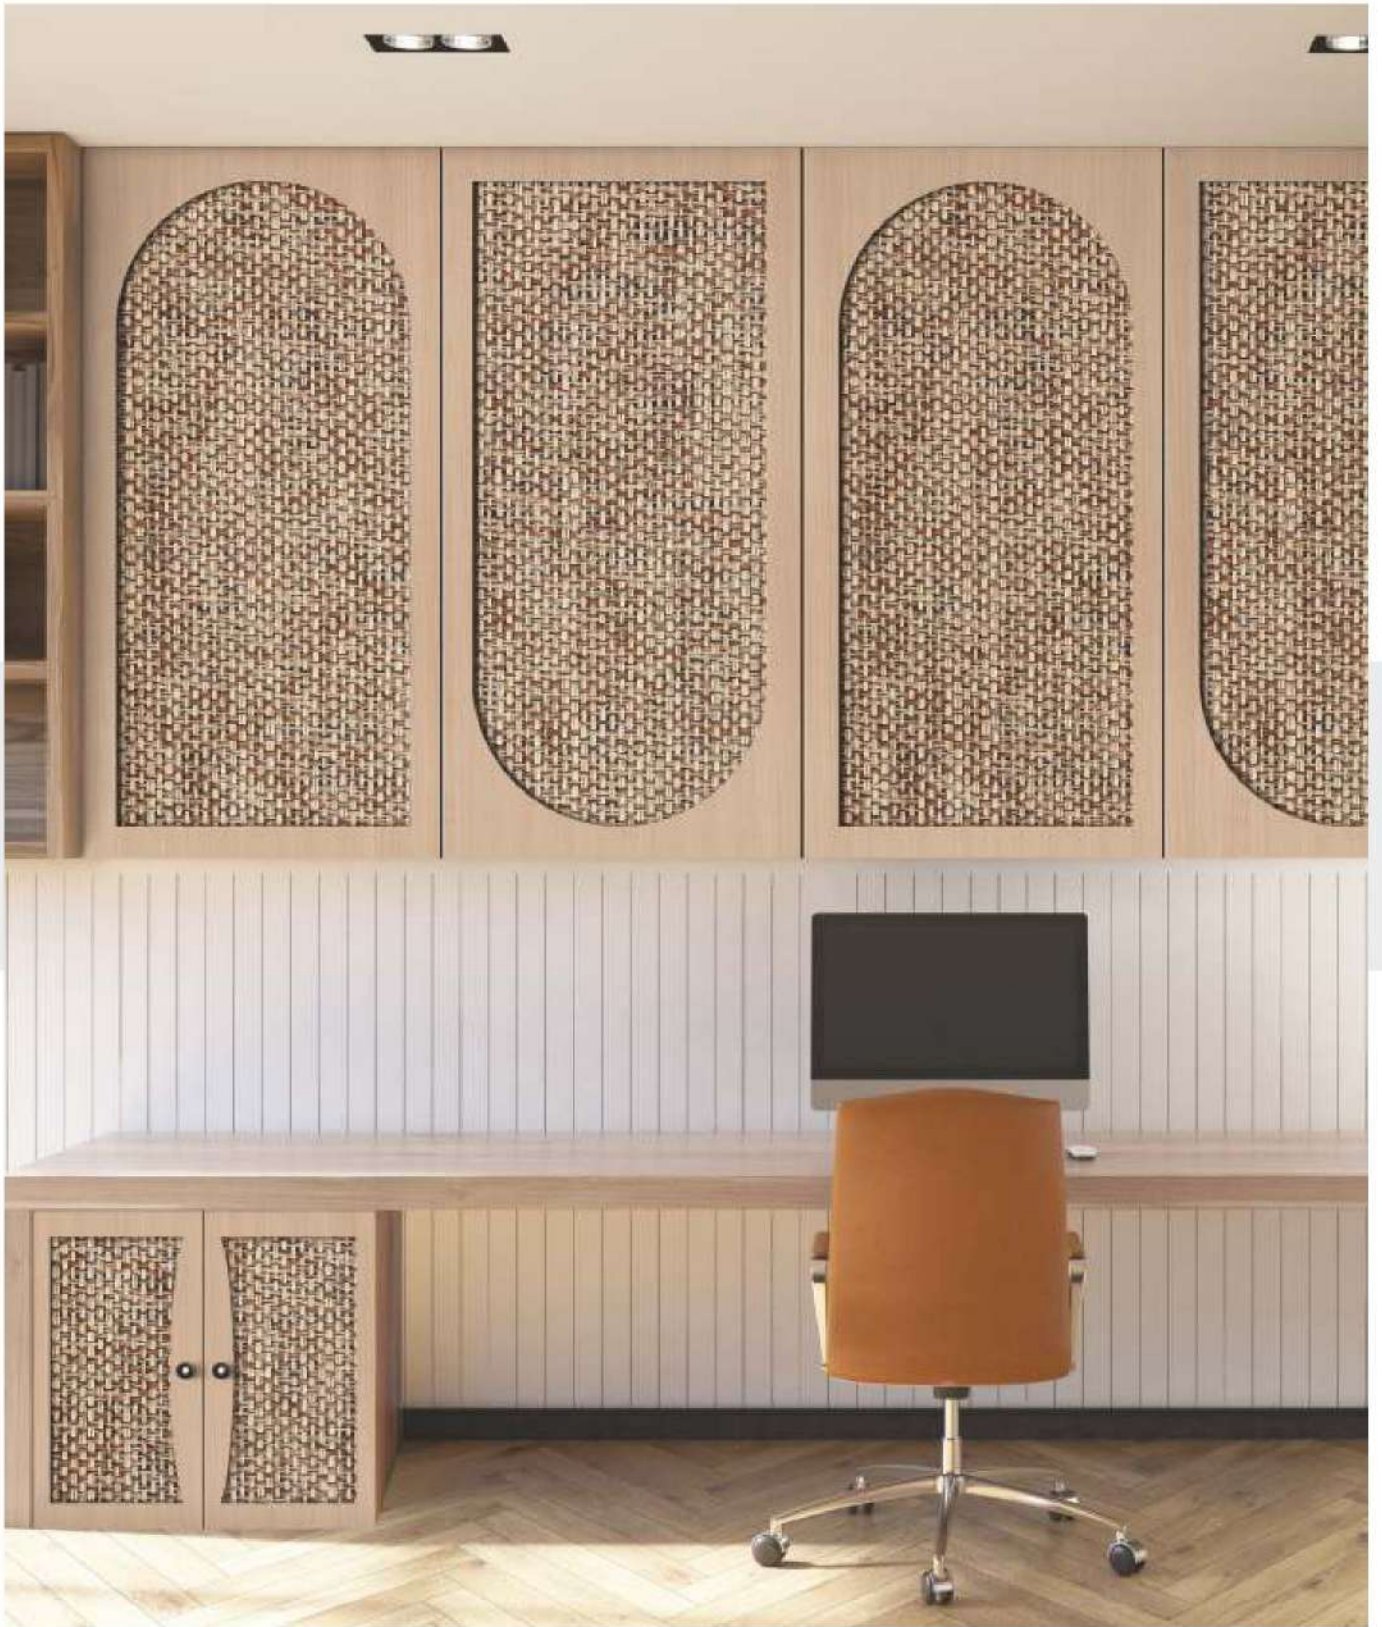

Direct Application  
On Wall

Natural  
Cane Look

Light  
Weight

Flexible

3500MM  
x 910MM

DETAILED  
SCALE  
VIEW

**AD 14316**  
DESIGN CODE

  
TOP  
NOTCH  
QUALITY

Eco Friendly

Direct Application  
On Wall

Natural  
Cane Look

Light  
Weight

Flexible

3500MM  
x 910MM

↖  
DETAILED  
SCALE  
VIEW

Eco Friendly