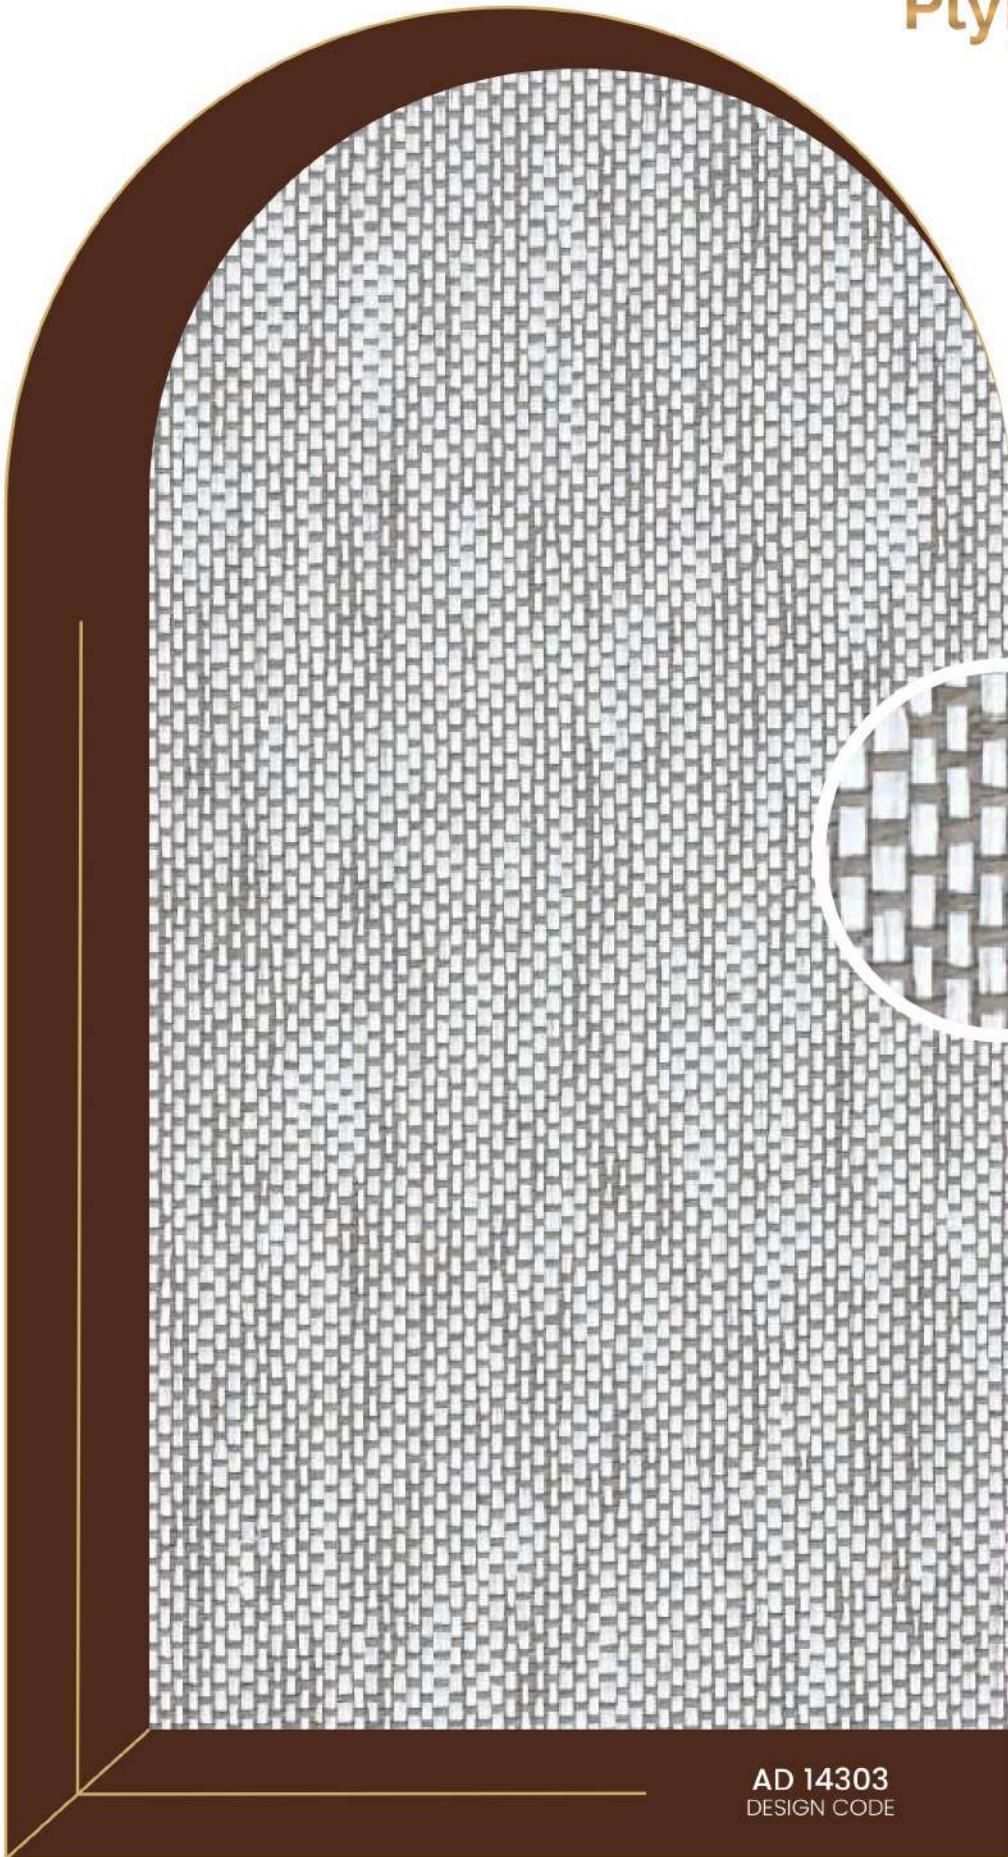

**Deconet**  
Crafting Beauty in Every Detail

DETAILED  
SCALE  
VIEW

**AD 14301**  
DESIGN CODE

Eco Friendly

Direct Application  
On Wall

Natural  
Cane Look

Light  
Weight

Flexible

3500MM  
x 910MM

↑  
DETAILED  
SCALE  
VIEW

**AD 14302**  
DESIGN CODE

  
TOP  
NOTCH  
QUALITY

Eco Friendly

Direct Application  
On Wall

Natural  
Cane Look

Light  
Weight

Flexible

3500MM  
x 910MM

↖  
DETAILED  
SCALE  
VIEW

**AD 14303**  
DESIGN CODE

Eco Friendly

Direct Application  
On Wall

Natural  
Cane Look

Light  
Weight

Flexible

3500MM  
x 910MM

↑  
DETAILED  
SCALE  
VIEW

**AD 14304**  
DESIGN CODE

  
TOP  
NOTCH  
QUALITY

Eco Friendly

Direct Application  
On Wall

Natural Cane Look