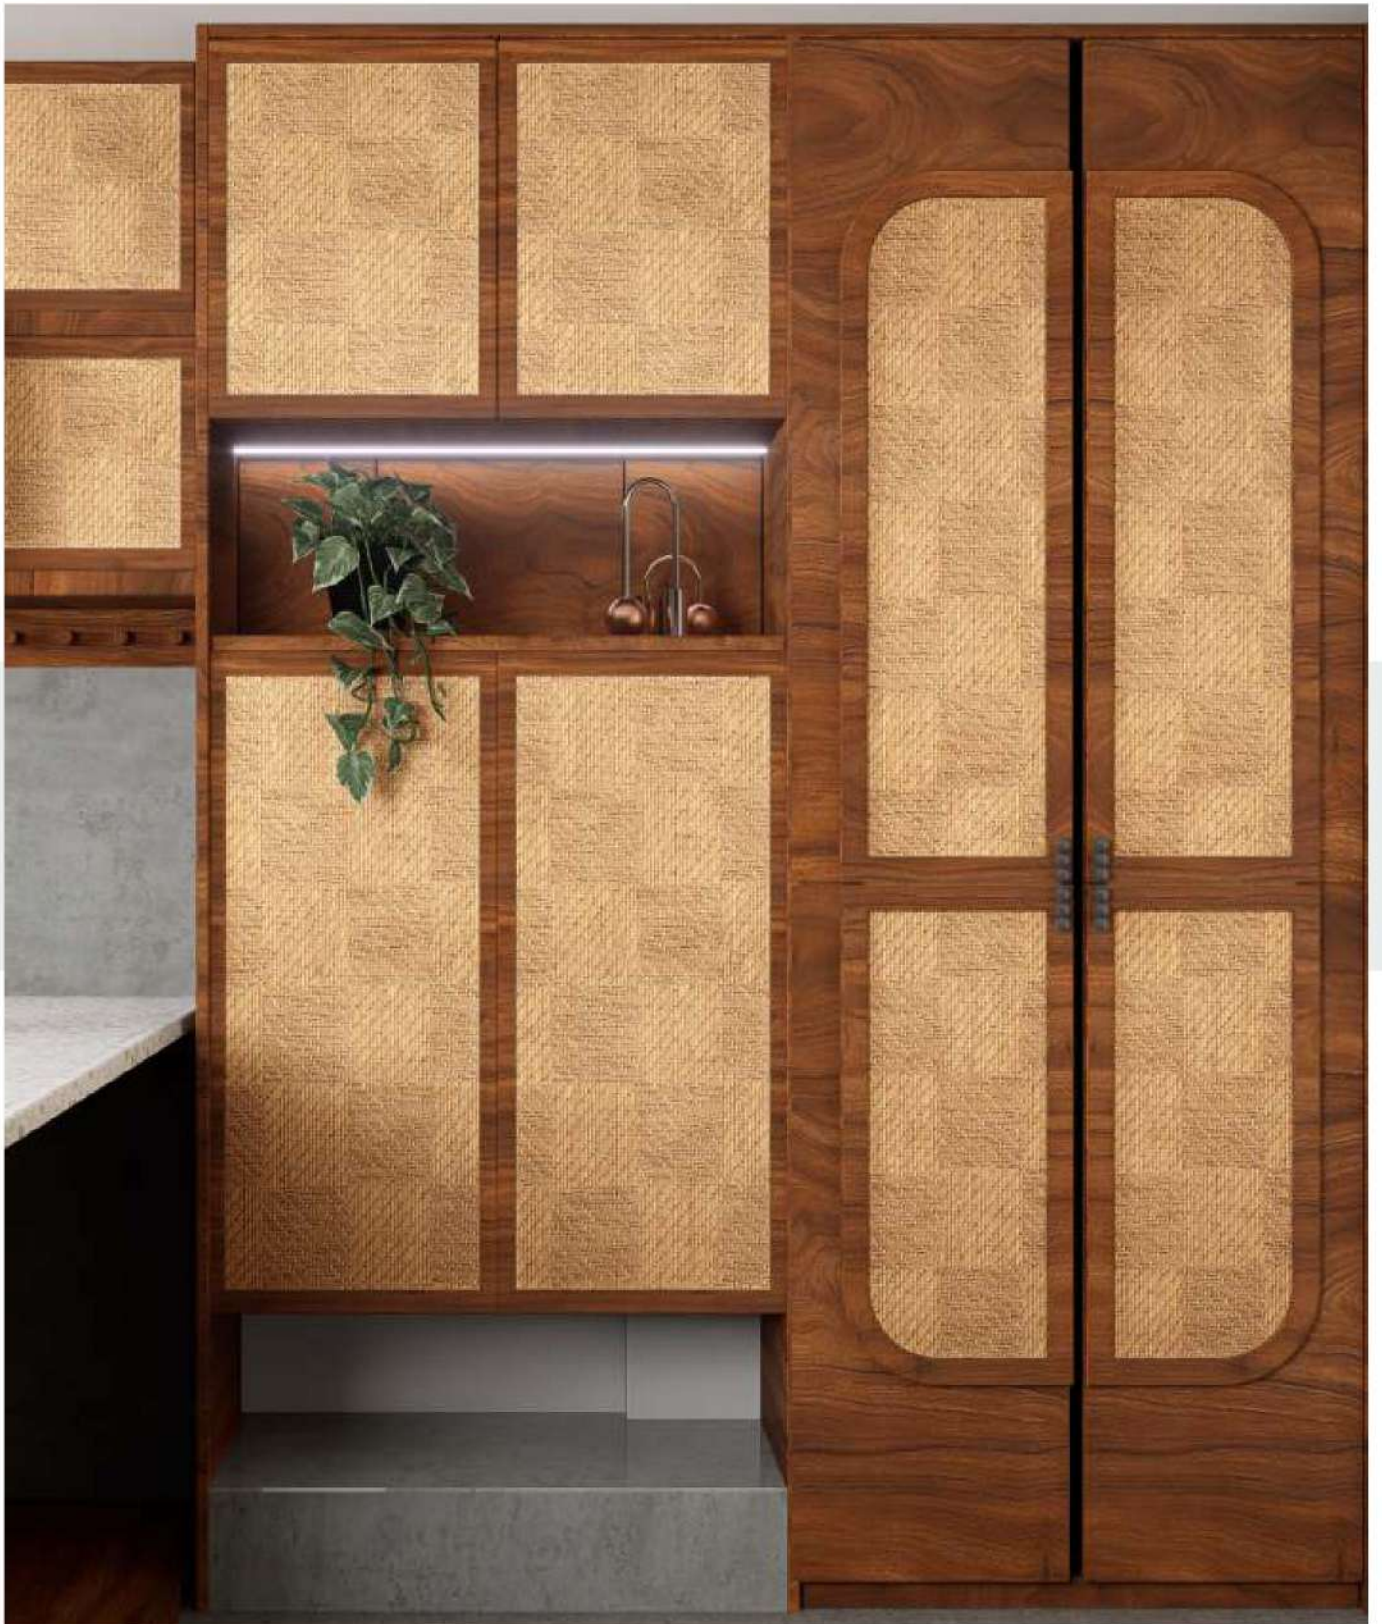

Eco Friendly

Direct Application  
On Wall

Natural  
Cane Look

Light  
Weight

Flexible

3500MM  
x 910MM

DETAILED  
SCALE  
VIEW

**AD 14319**  
DESIGN CODE