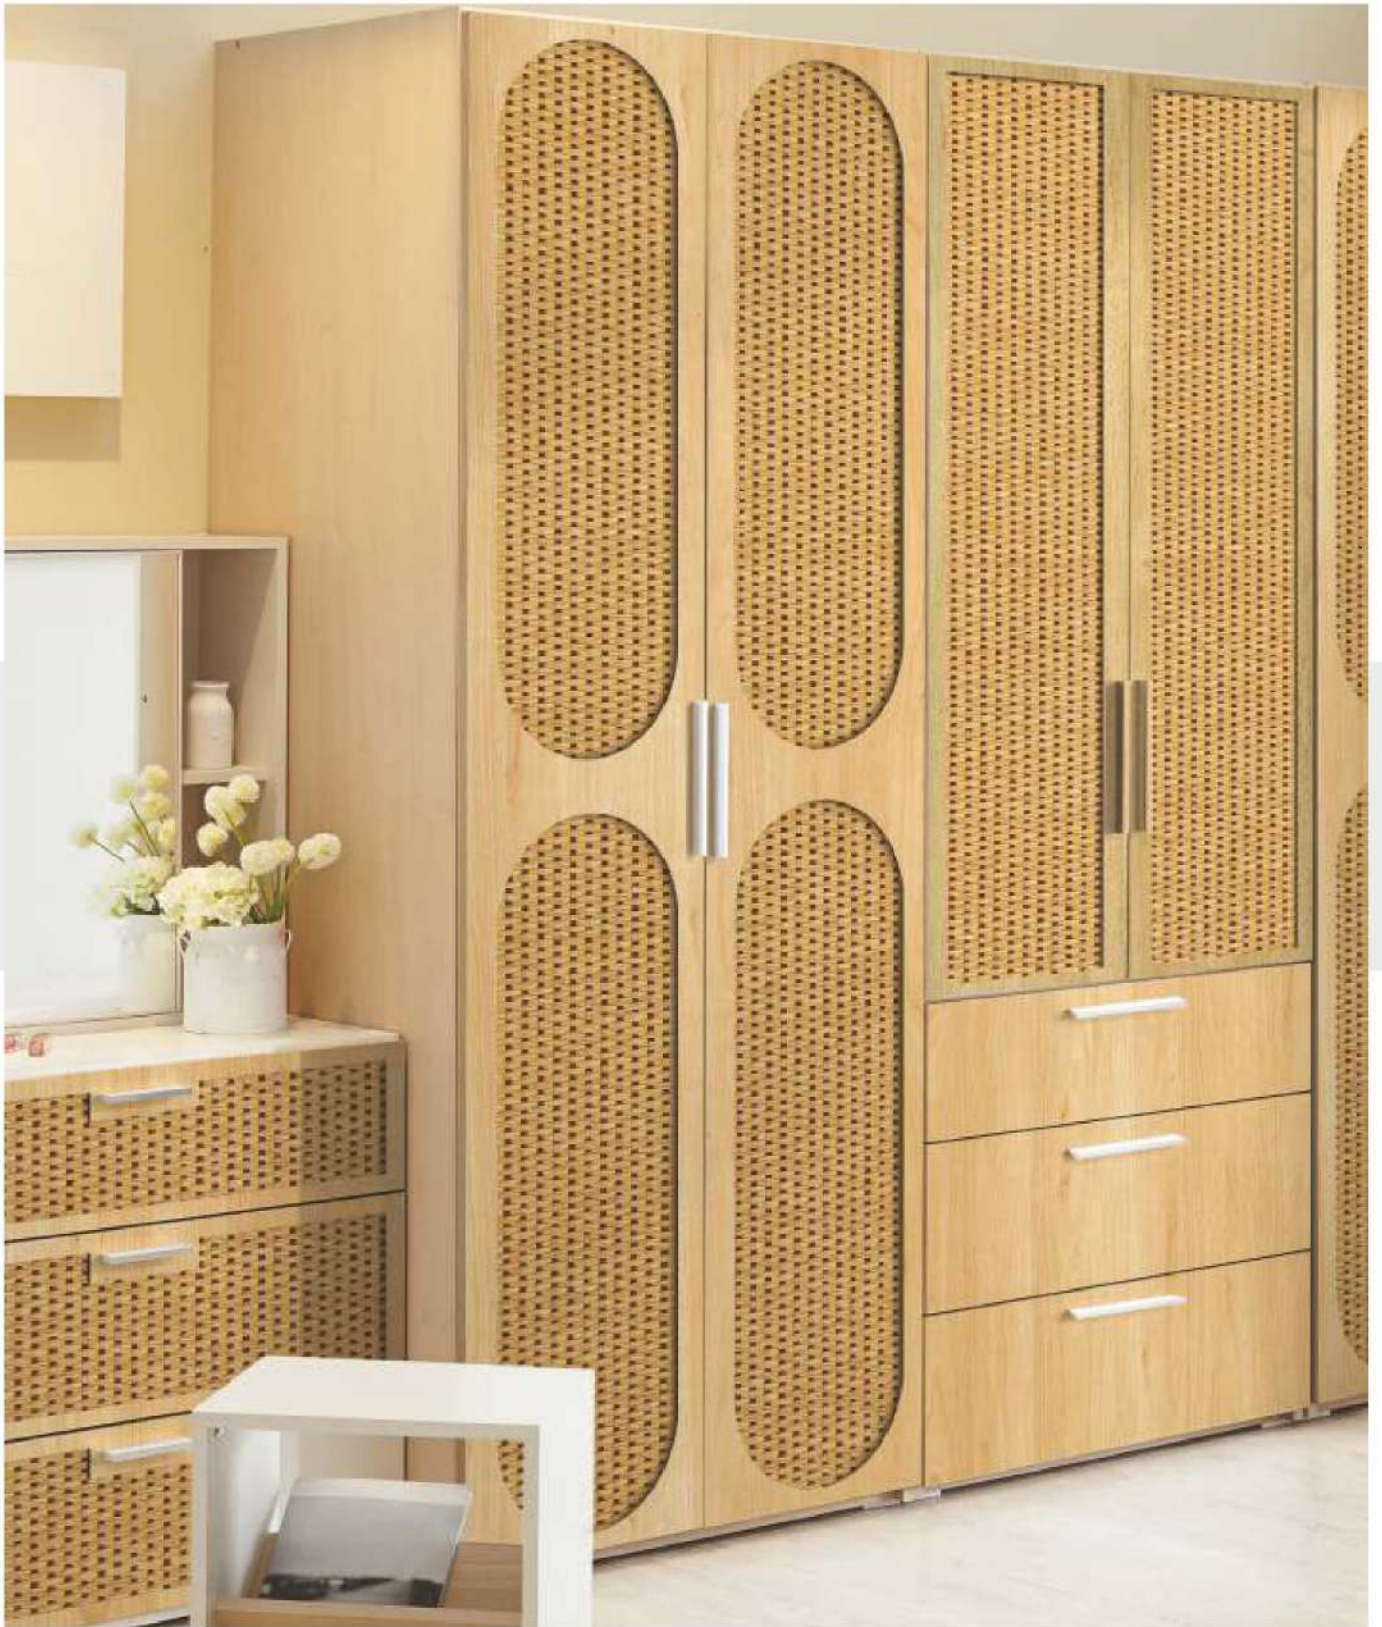

Natural  
Cane Look

Light  
Weight

Flexible

3500MM  
x 910MM

DETAILED  
SCALE  
VIEW

Eco Friendly

Direct Application  
On Wall

Natural  
Cane Look