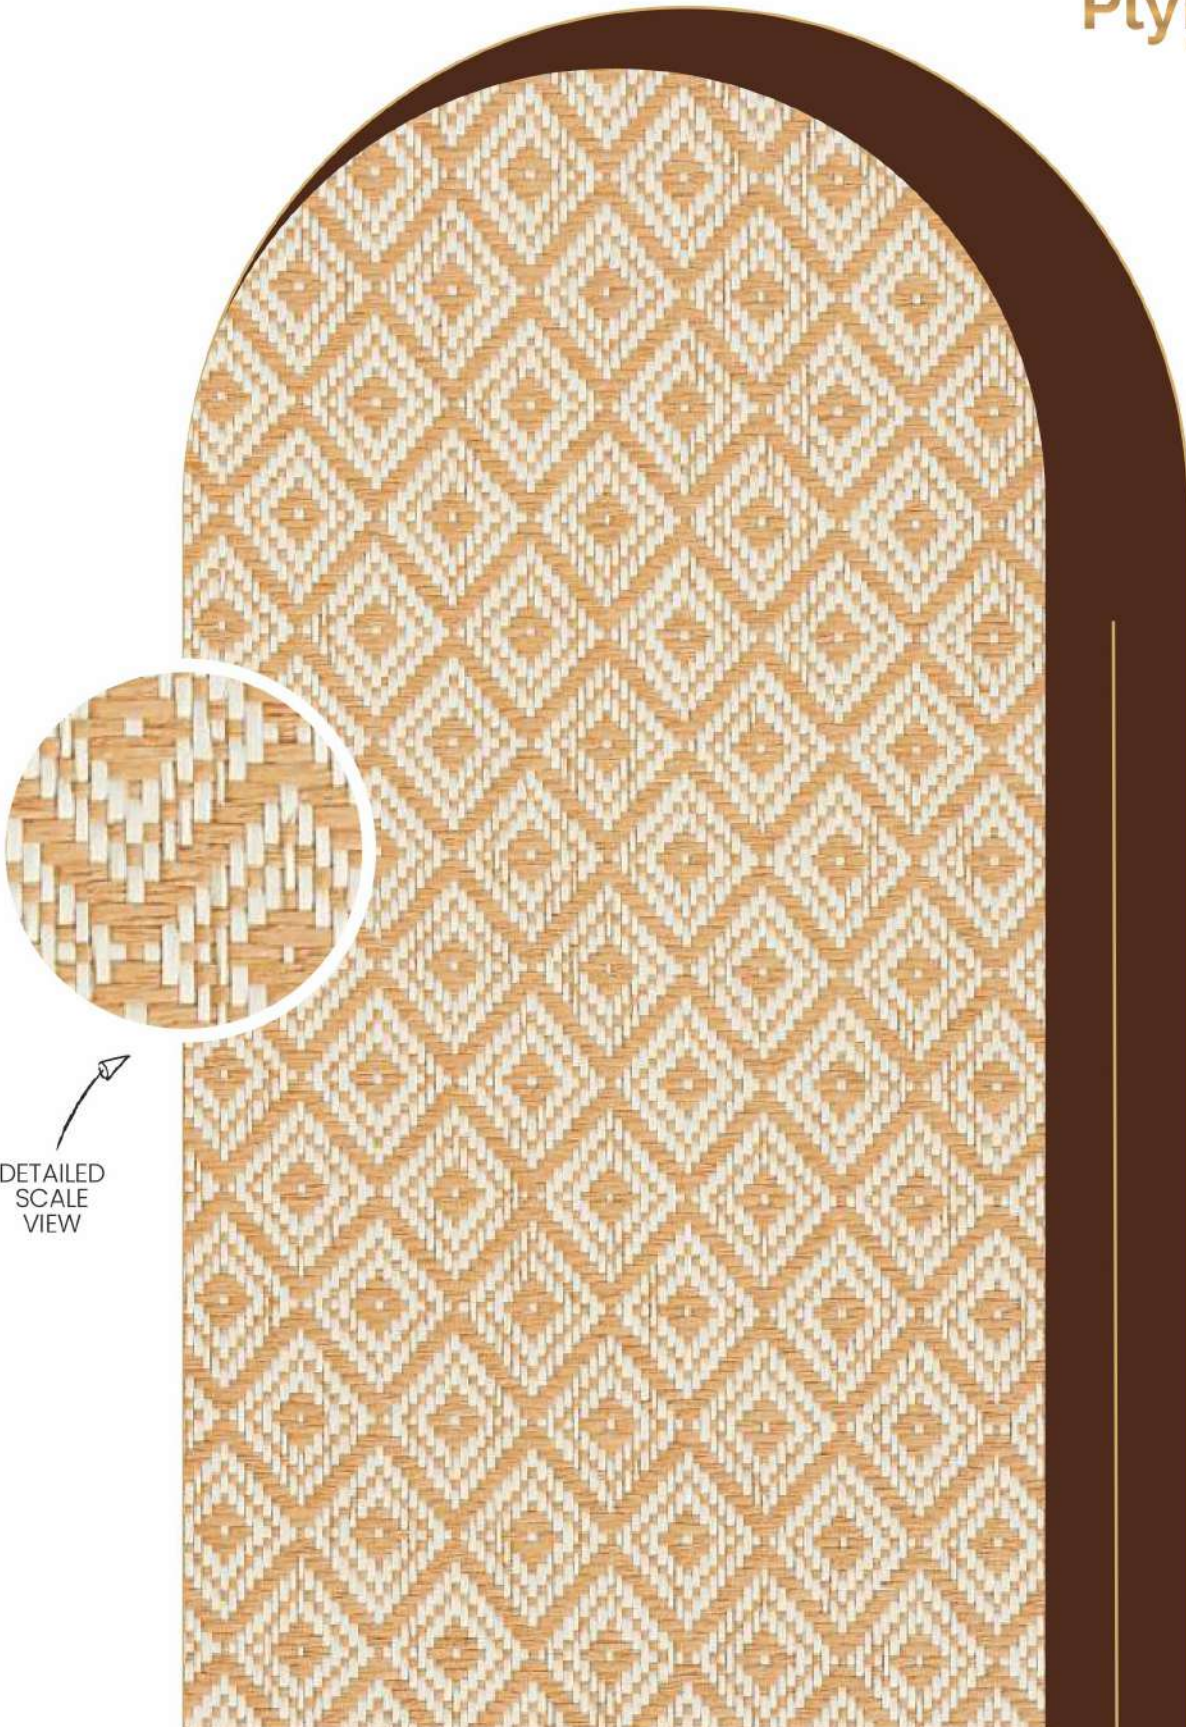

Eco Friendly

Direct Application  
On Wall

Natural  
Cane Look

Light  
Weight

Flexible

3500MM  
x 910MM

↑  
DETAILED  
SCALE  
VIEW

**AD 14320**  
DESIGN CODE