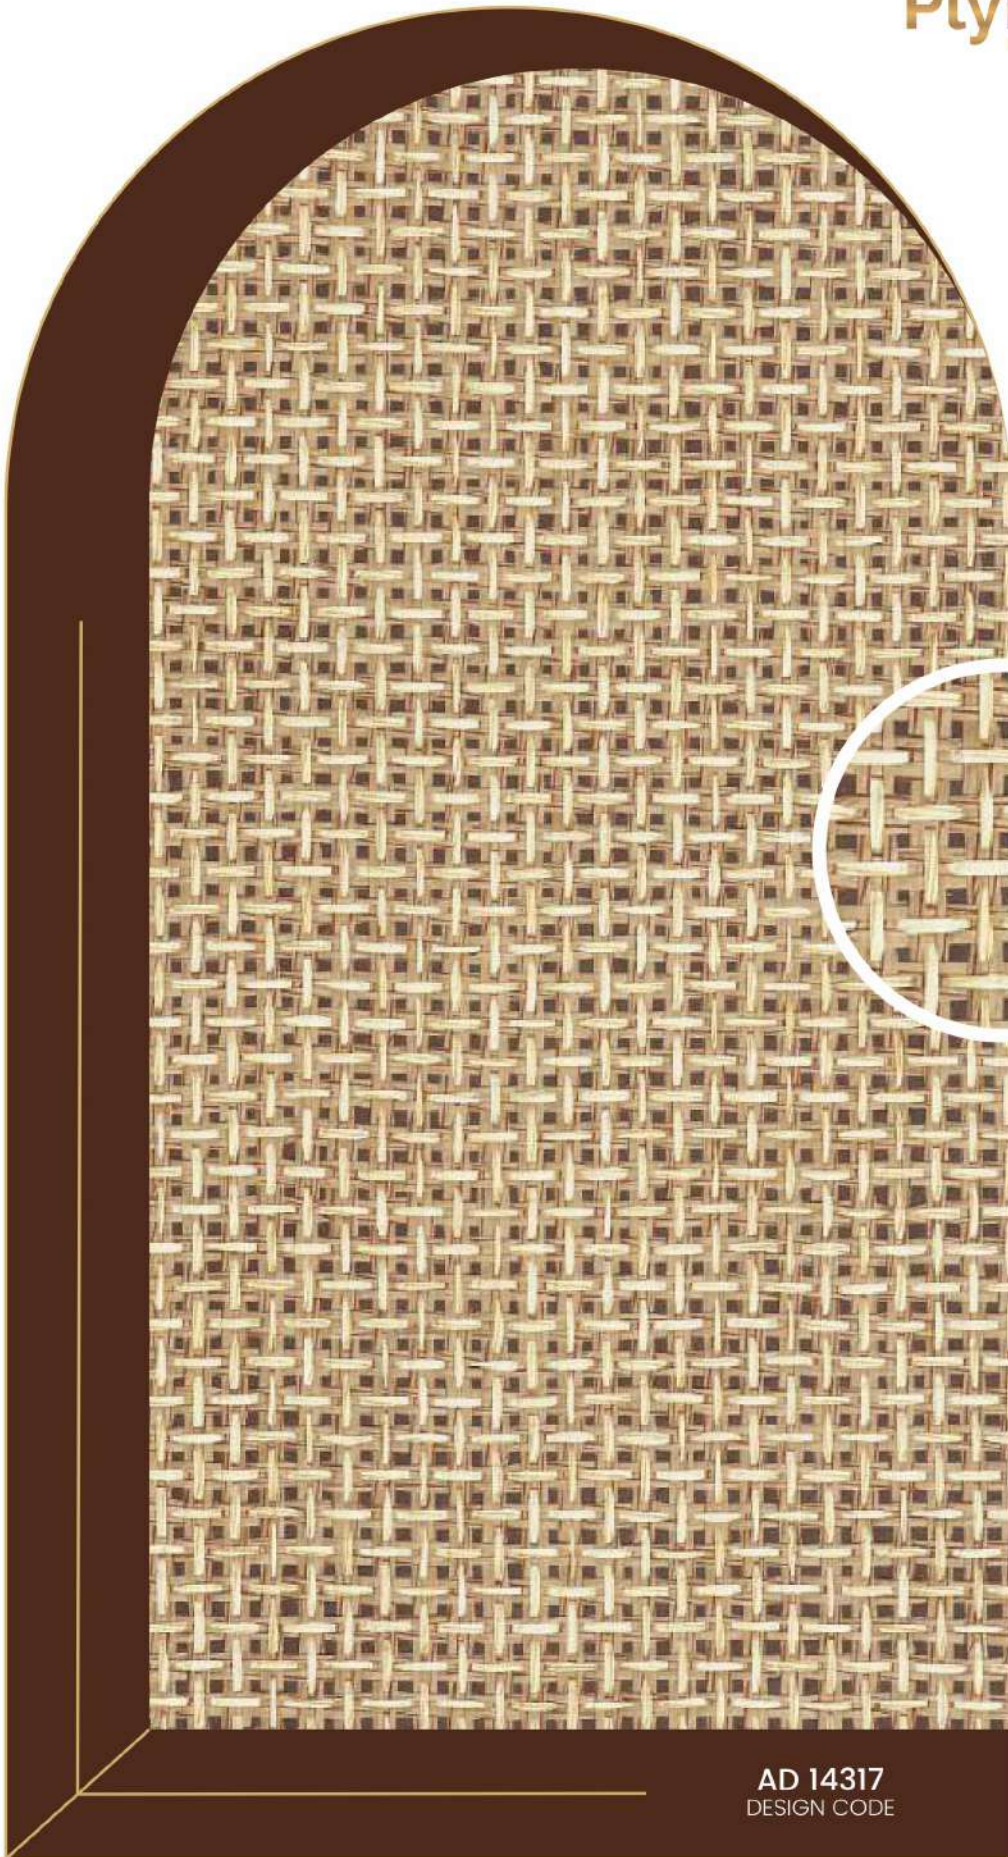

Eco Friendly

Direct Application  
On Wall

Natural  
Cane Look

Light  
Weight

Flexible

3500MM  
x 910MM

↖  
DETAILED  
SCALE  
VIEW

Eco Friendly