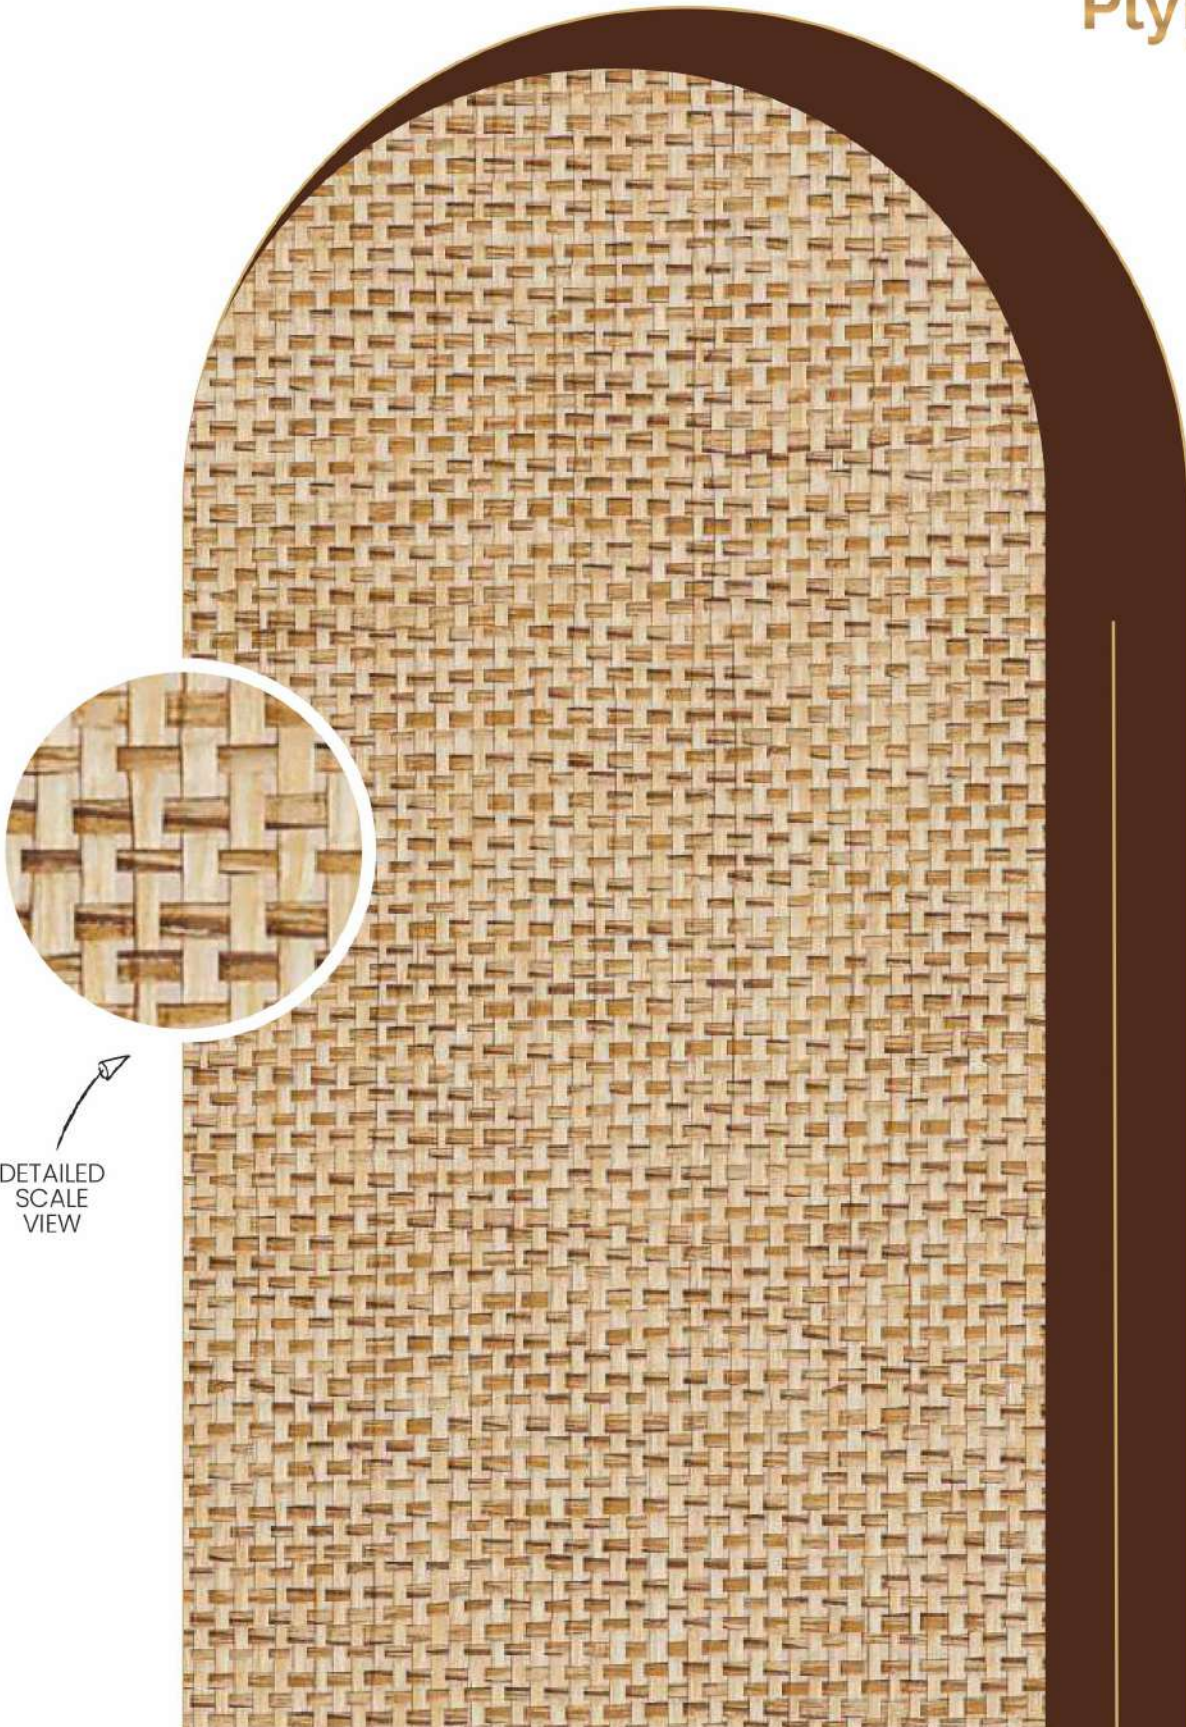

Natural  
Cane Look

Light  
Weight

Flexible

3500MM  
x 910MM

DETAILED  
SCALE  
VIEW

**AD 14314**  
DESIGN CODE

  
TOP  
NOTCH  
QUALITY

Eco Friendly