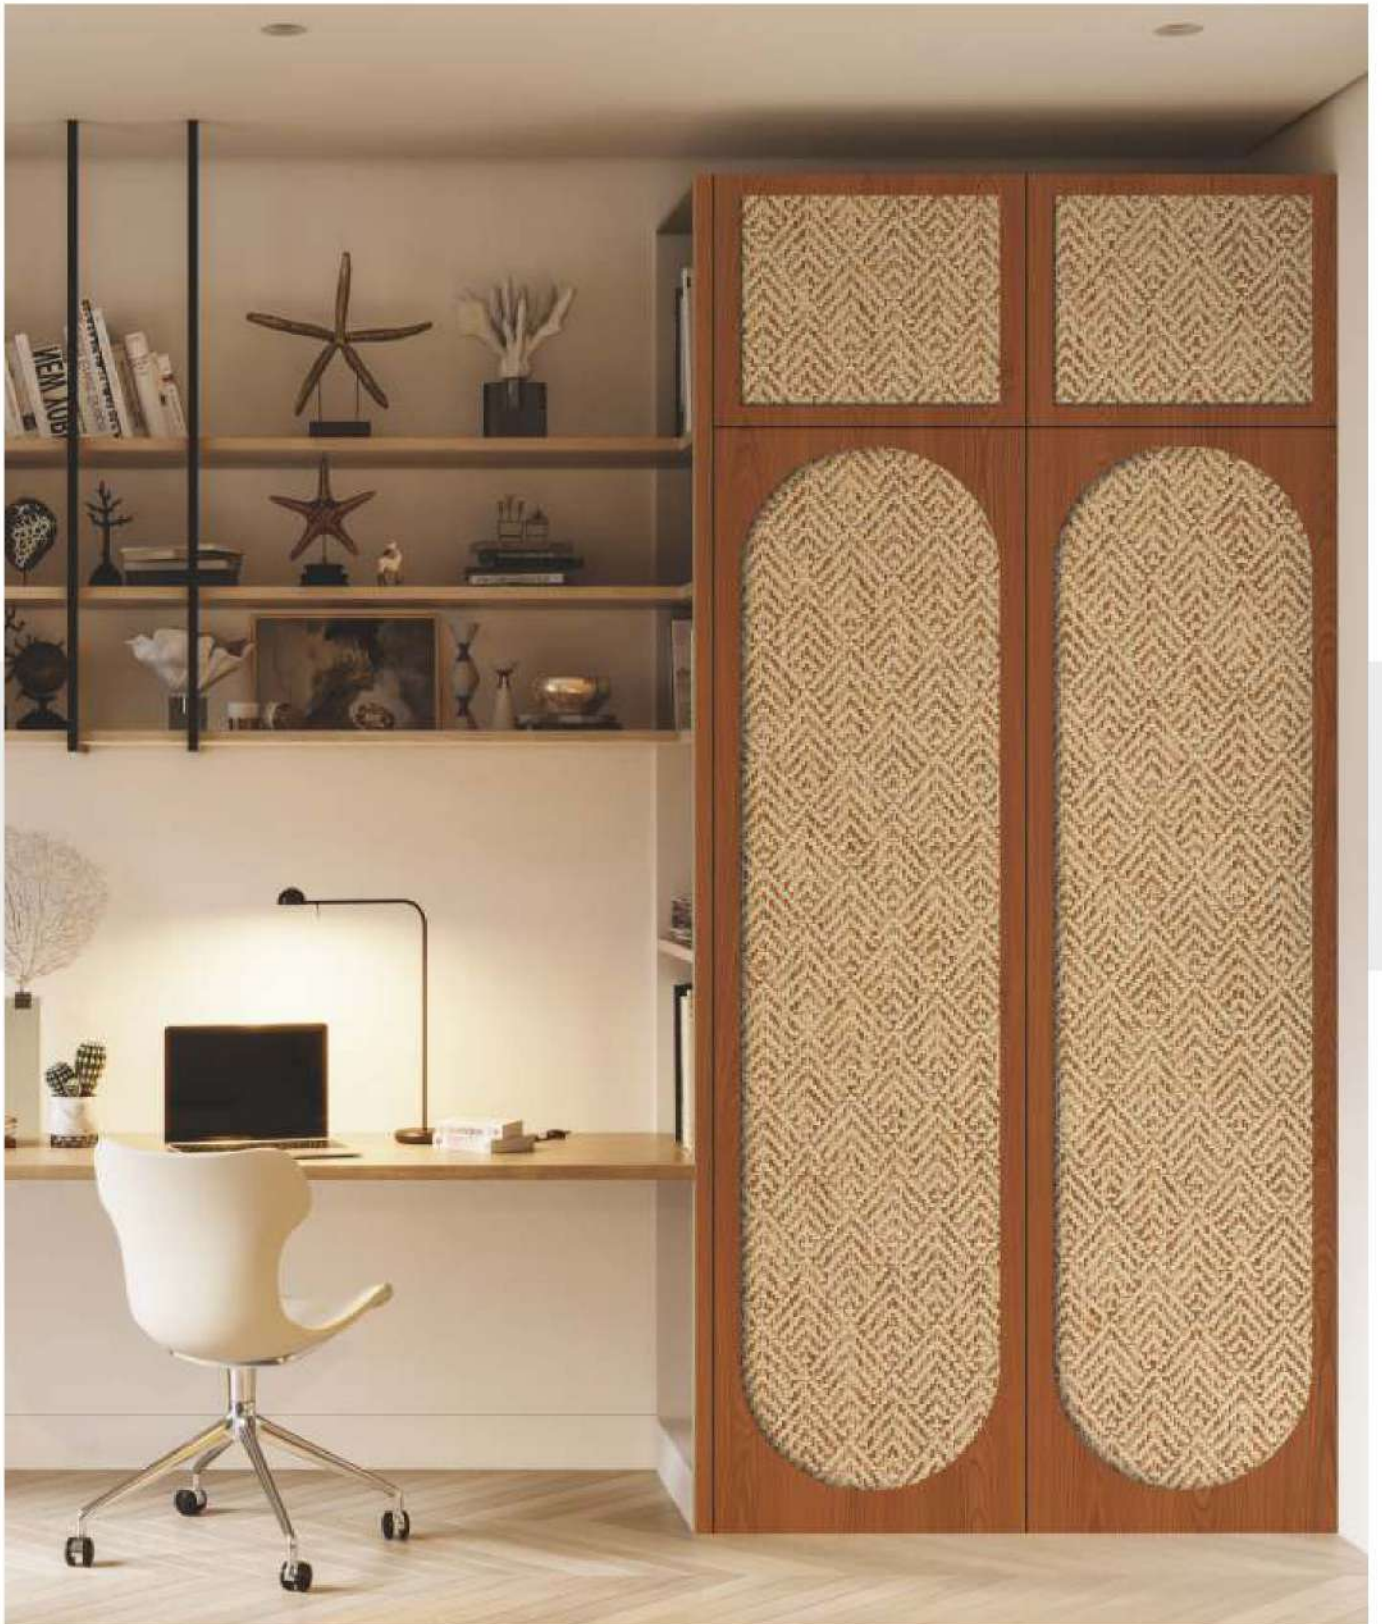

Eco Friendly

Direct Application  
On Wall

Natural  
Cane Look

Light  
Weight

Flexible

3500MM  
x 910MM

↑  
DETAILED  
SCALE  
VIEW

**AD 14320**  
DESIGN CODE

  
TOP  
NOTCH  
QUALITY

Eco Friendly

Direct Application  
On Wall

Natural  
Cane Look

Light  
Weight

Flexible

3500MM  
x 910MM

↖  
DETAILED  
SCALE  
VIEW

Eco Friendly

Direct Application  
On Wall

Natural  
Cane Look

Light  
Weight

Flexible

3500MM  
x 910MM

↑  
DETAILED  
SCALE  
VIEW

**AD 14322**  
DESIGN CODE

  
TOP  
NOTCH  
QUALITY

Eco Friendly

Direct Application  
On Wall

Natural  
Cane Look

Light  
Weight

Flexible

3500MM  
x 910MM

↑  
DETAILED  
SCALE  
VIEW