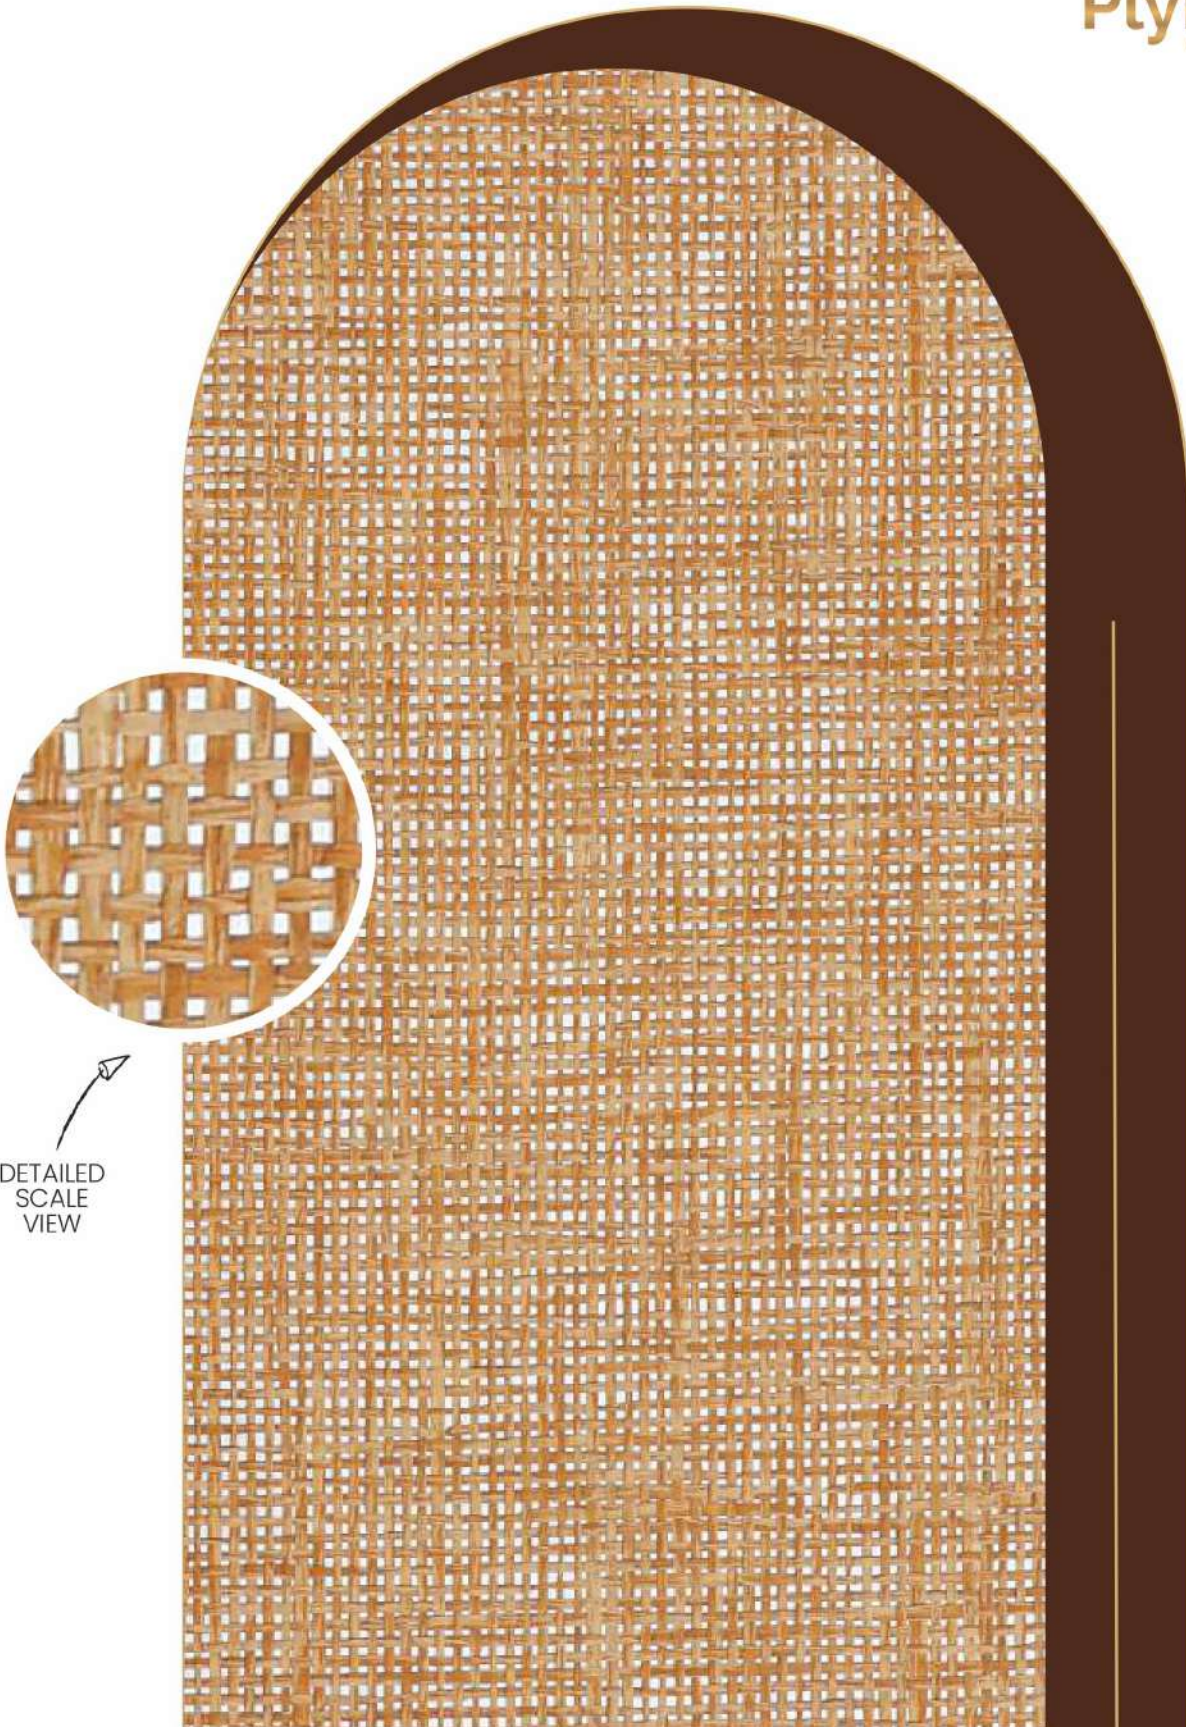

Direct Application  
On Wall

Natural  
Cane Look

Light  
Weight

Flexible

3500MM  
x 910MM

↖  
DETAILED  
SCALE  
VIEW

Eco Friendly

Direct Application  
On Wall

Natural  
Cane Look

Light  
Weight

Flexible

3500MM  
x 910MM

DETAILED  
SCALE  
VIEW

Eco Friendly

Direct Application  
On Wall

Natural  
Cane Look

Light  
Weight

Flexible

3500MM  
x 910MM

↑  
DETAILED  
SCALE  
VIEW

**AD 14312**  
DESIGN CODE

  
TOP  
NOTCH  
QUALITY

Eco Friendly

Direct Application  
On Wall