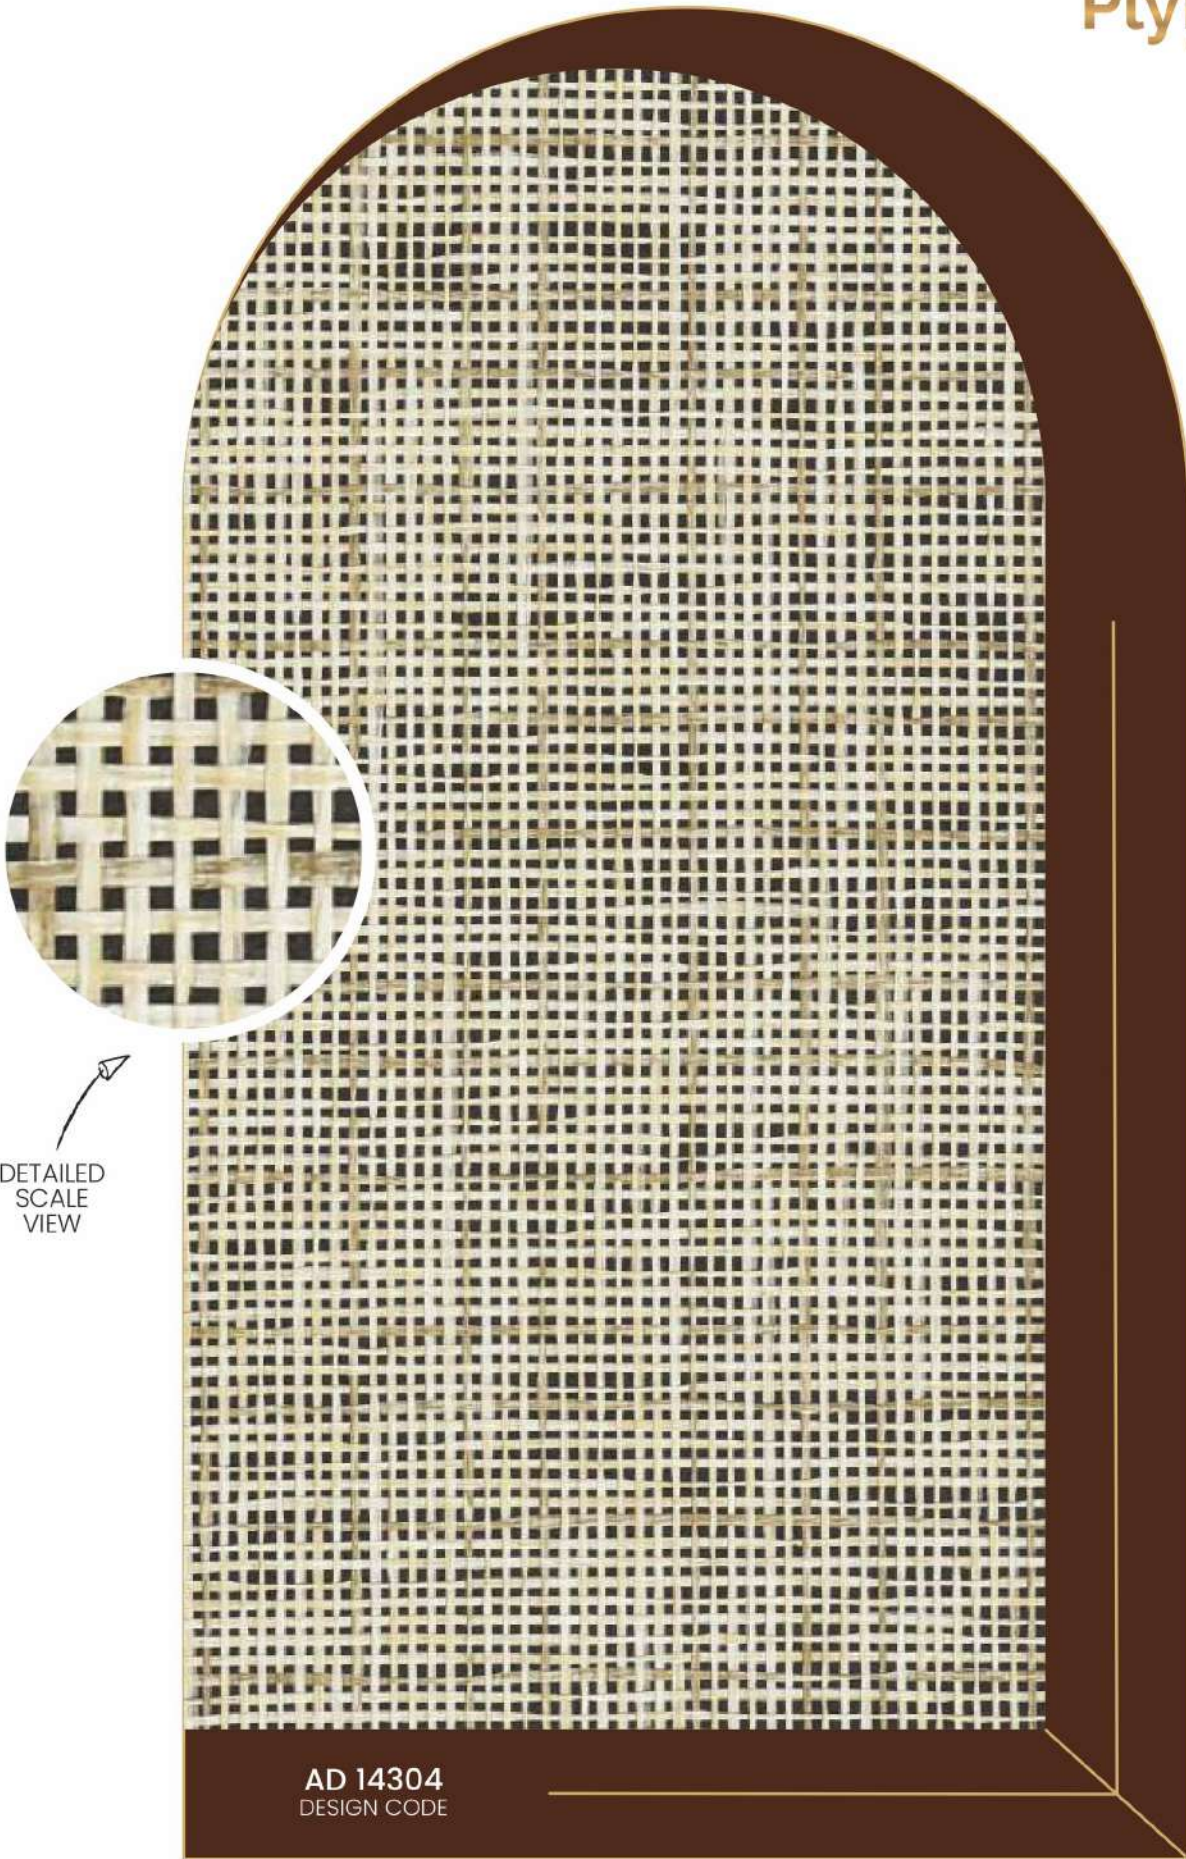

3500MM  
x 910MM

↑  
DETAILED  
SCALE  
VIEW

**AD 14302**  
DESIGN CODE

  
TOP  
NOTCH  
QUALITY

Eco Friendly

Direct Application  
On Wall

Natural  
Cane Look

Light  
Weight

Flexible

3500MM  
x 910MM

↖  
DETAILED  
SCALE  
VIEW

**AD 14303**  
DESIGN CODE

Eco Friendly

Direct Application  
On Wall

Natural  
Cane Look

Light  
Weight

Flexible

3500MM  
x 910MM

↑  
DETAILED  
SCALE  
VIEW

**AD 14304**  
DESIGN CODE

  
TOP  
NOTCH  
QUALITY

Eco Friendly

Direct Application  
On Wall

Natural Cane Look

Light Weight

Flexible

3500MM  
x 910MM

DETAILED  
SCALE  
VIEW

**AD 14305**  
DESIGN CODE

Eco Friendly

Direct Application  
On Wall

Natural  
Cane Look